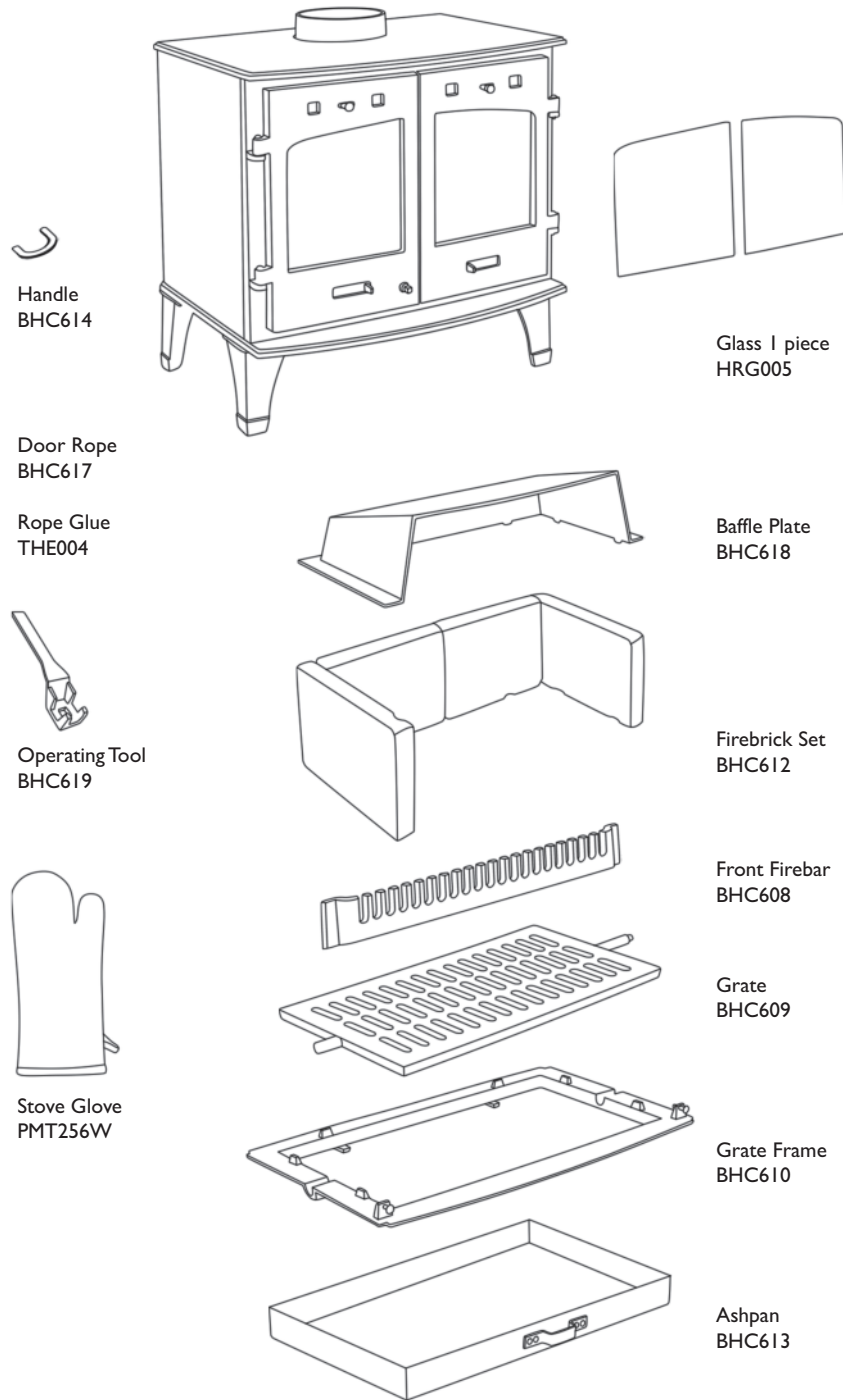

Carron Stove (11kW) Spares