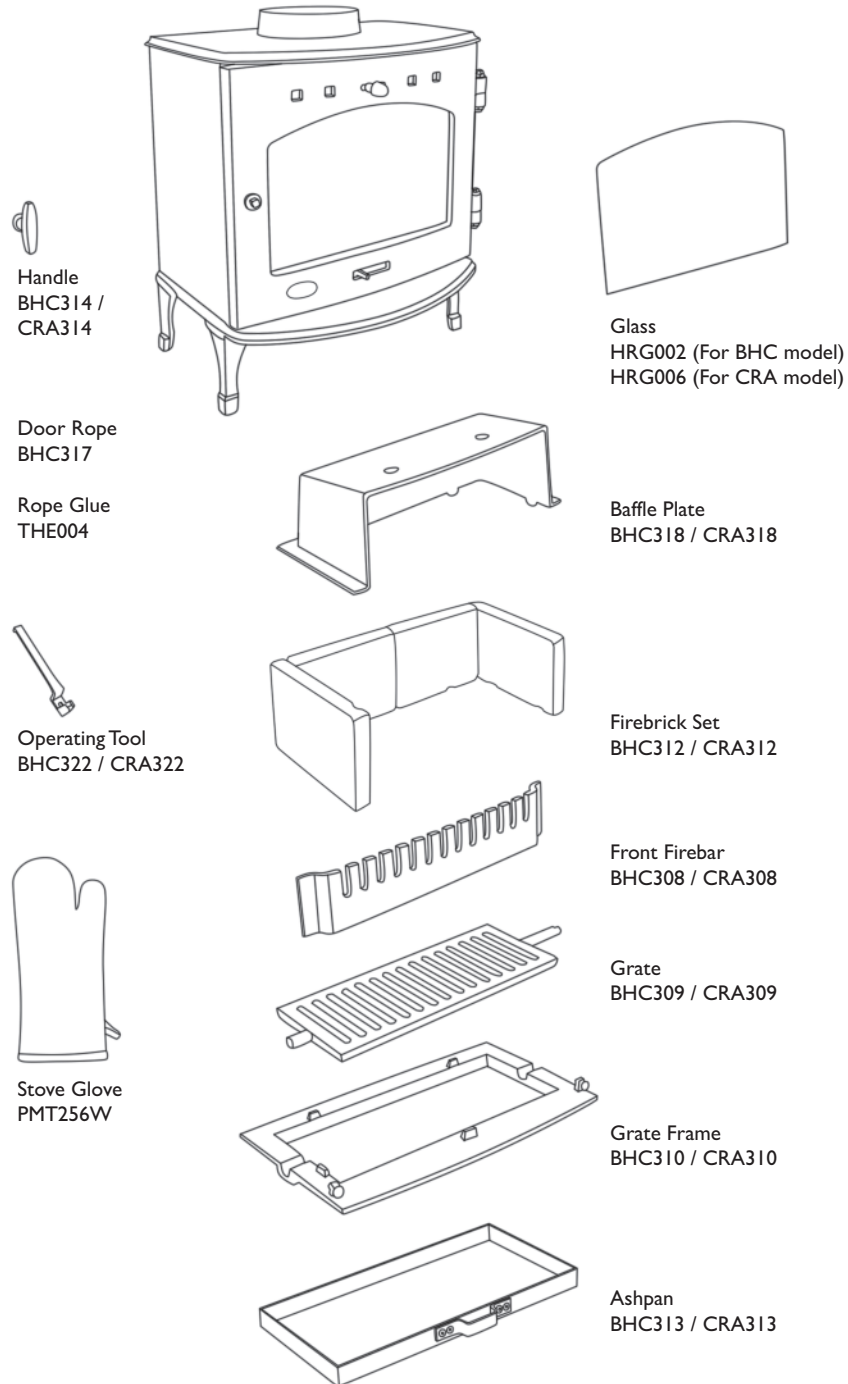

Carron Stove (4.7kW) Spares

Two versions of this stove are available, please ensure correct parts are ordered.