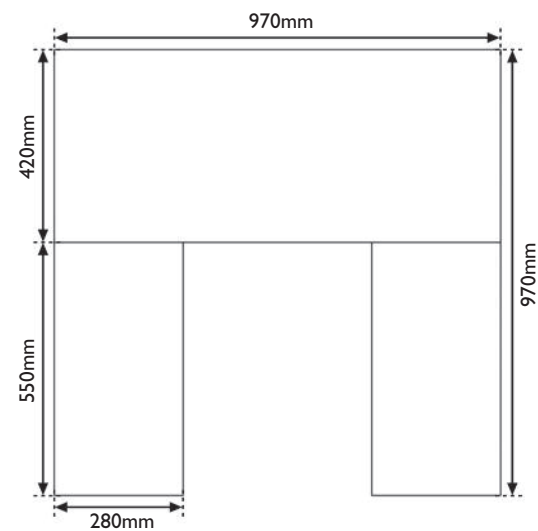

Back Panel

HEF427 Honed Black Granite 3 Piece Back Panel
(Opening 420x550mm)

Stove Hearth and Back Panel Specifications

Stone and Granite - 40mm Thickness
Glass - 12mm Thickness

HEF427 Honed Black Granite 3 Piece Back Panel