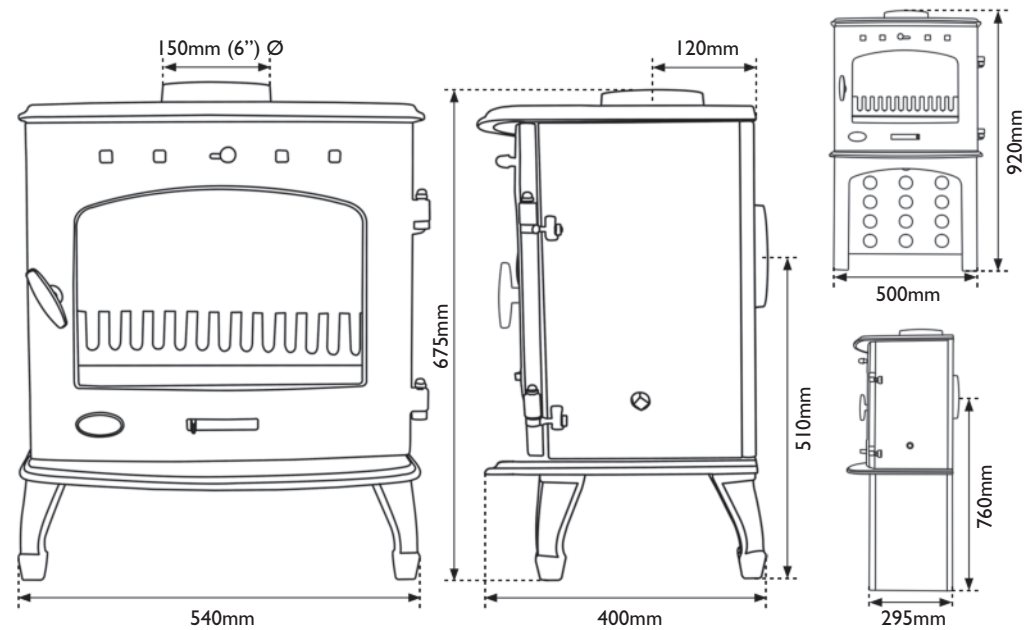

Carron Stove (7.3kW) Specifications

Carron (7.3kW)	Wood Fuel	Smokeless Fuel
Nominal output	7.3kW	6.6kW
Efficiency	79.3%	71.5%
CO at 13% O₂	0.33%	0.31%
Flue temperature	309°C	279°C
Flue gas mass flow	5.0g/s	7.4g/s
Flue draught	12Pa	12Pa
Weight of stove	89.4kg	89.4kg
Flue required	6"	6"
IMPORTANT! Clearances must be adhered to. Failure to do so will damage the stove & invalidate warranty.		
Hearth temperature	73.0°C	73.0°C
Clearances to:-	Side (mm)	Rear (mm)
Combustibles	400	500
Non combustibles	150	150

Commission Delegated Regulation (EU) 2015/1187 Energy Labelling of Local Space Heaters	
Supplier's Name or Trademark:	JIG UK Ltd
Supplier's Model Identifier:	Carron Cast Iron Stove
Energy Efficiency Class of Model:	A
Nominal Heat Output to Room (kW):	7.3
Nominal Heat Output to Water (kW):	n/a
Net Efficiency (%):	79.3
Energy Efficiency Index (%):	106