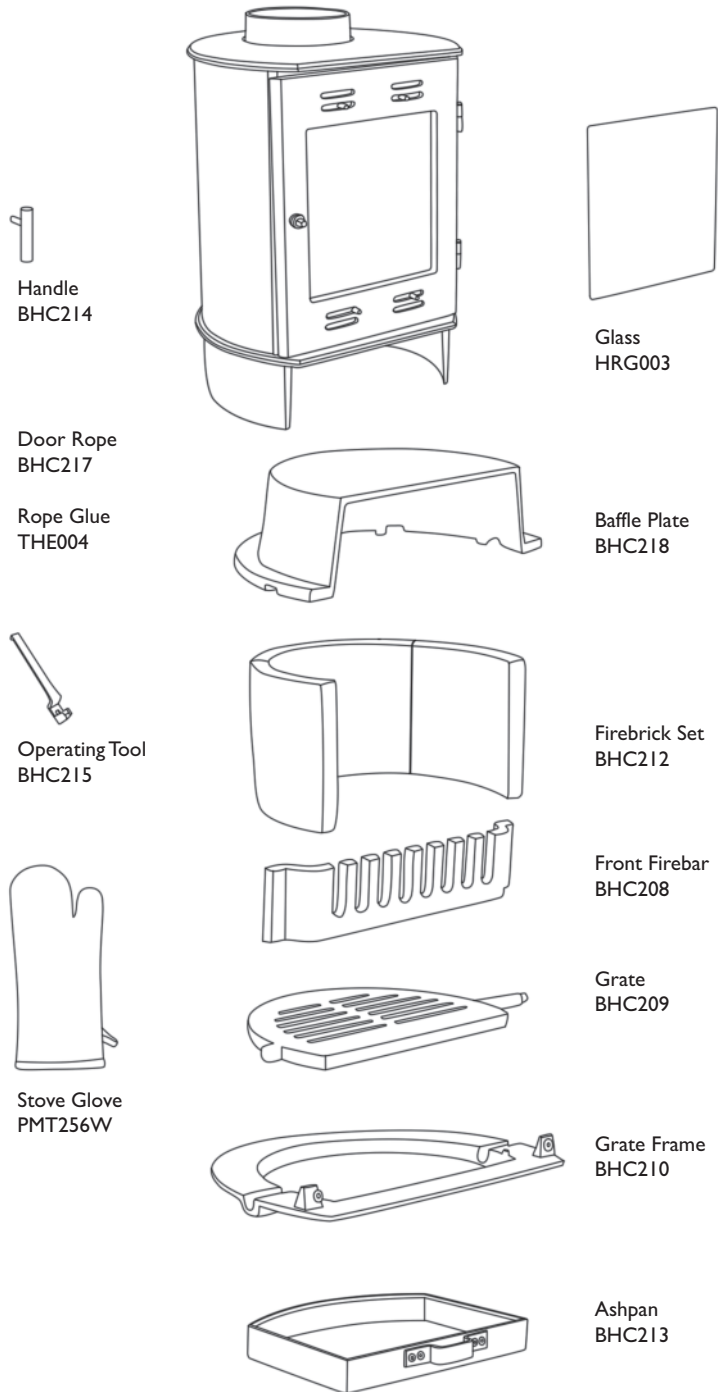

Dante Stove (5kW) Spares