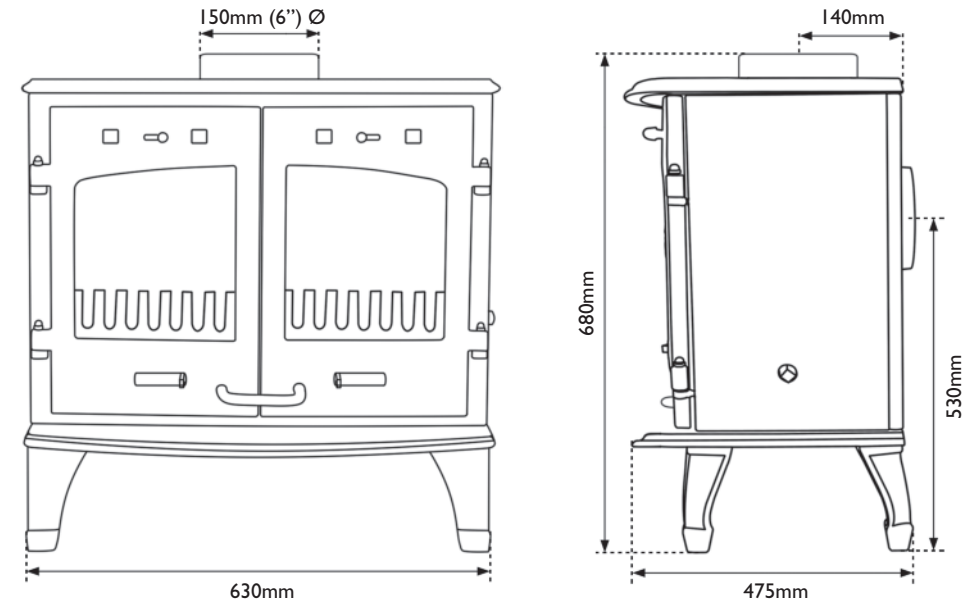

Carron Stove (11kW) Specifications

Carron (11kW)	Wood Fuel	Smokeless Fuel
Nominal output	11kW	10.6kW
Efficiency	77.3%	69.4%
CO at 13% O₂	0.35%	0.27%
Flue temperature	370°C	363°C
Flue gas mass flow	6.6g/s	9.9g/s
Flue draught	12Pa	12Pa
Weight of stove	132.5kg	132.5kg
Flue required	6"	6"
Hearth temperature	115.9°C	115.9°C
IMPORTANT! Clearances must be adhered to. Failure to do so will damage the stove & invalidate warranty.		
Clearances to:-	Side (mm)	Rear (mm)
Combustibles	700	1,000
Non combustibles	200	200

Commission Delegated Regulation (EU) 2015/1187 Energy Labelling of Local Space Heaters	
Supplier's Name or Trademark:	JIG UK Ltd
Supplier's Model Identifier:	Carron 11kW SE Wood Stove Carron 11kW Multifuel Stove
Energy Efficiency Class of Model:	A
Nominal Heat Output to Room (kW):	10.9
Nominal Heat Output to Water (kW):	n/a
Net Efficiency (%):	77.3
Energy Efficiency Index (%):	103