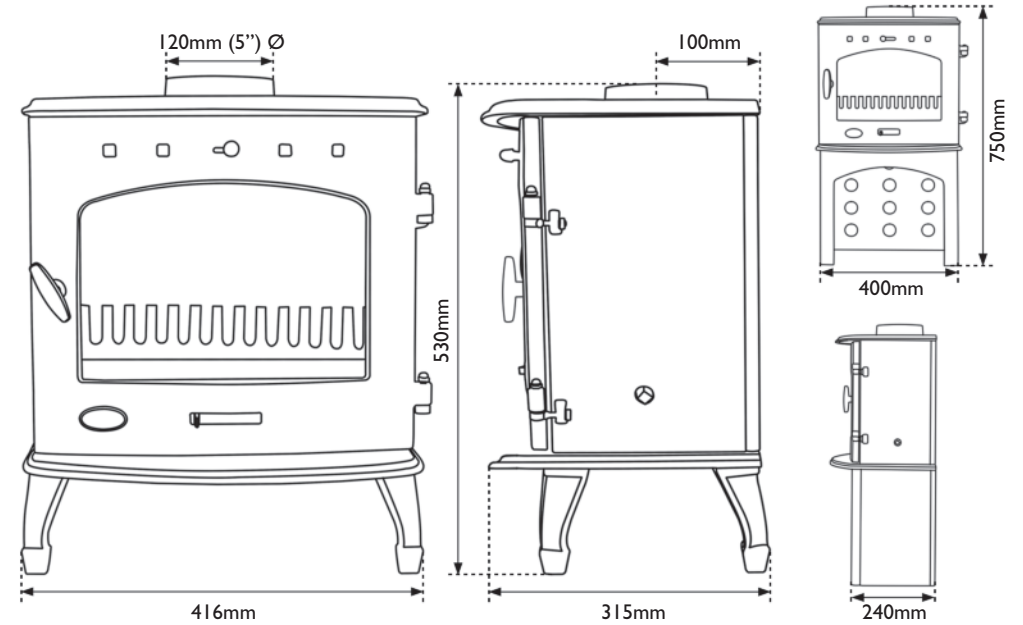

Carron Stove (4.7kW) Spares

Two versions of this stove are available, please ensure correct parts are ordered.

Carron Stove (4.7kW)

Carron (4.7kW)	Wood Fuel	Smokeless Fuel
Nominal output	4.7kW	4.5kW
Efficiency	76.0%	69.5%
CO at 13% O ₂	0.63%	0.37%
Flue temperature	303°C	238°C
Flue gas mass flow	3.5g/s	6.1g/s
Flue draught	12Pa	12Pa
Weight of stove	55.0kg	55.0kg
Flue required	5"	5"
Hearth temperature	60.6°C	60.6°C
IMPORTANT! Clearances must be adhered to. Failure to do so will damage the stove & invalidate warranty.		
Clearances to:-	Side (mm)	Rear (mm)
Combustibles	450	550
Non combustibles	150	100