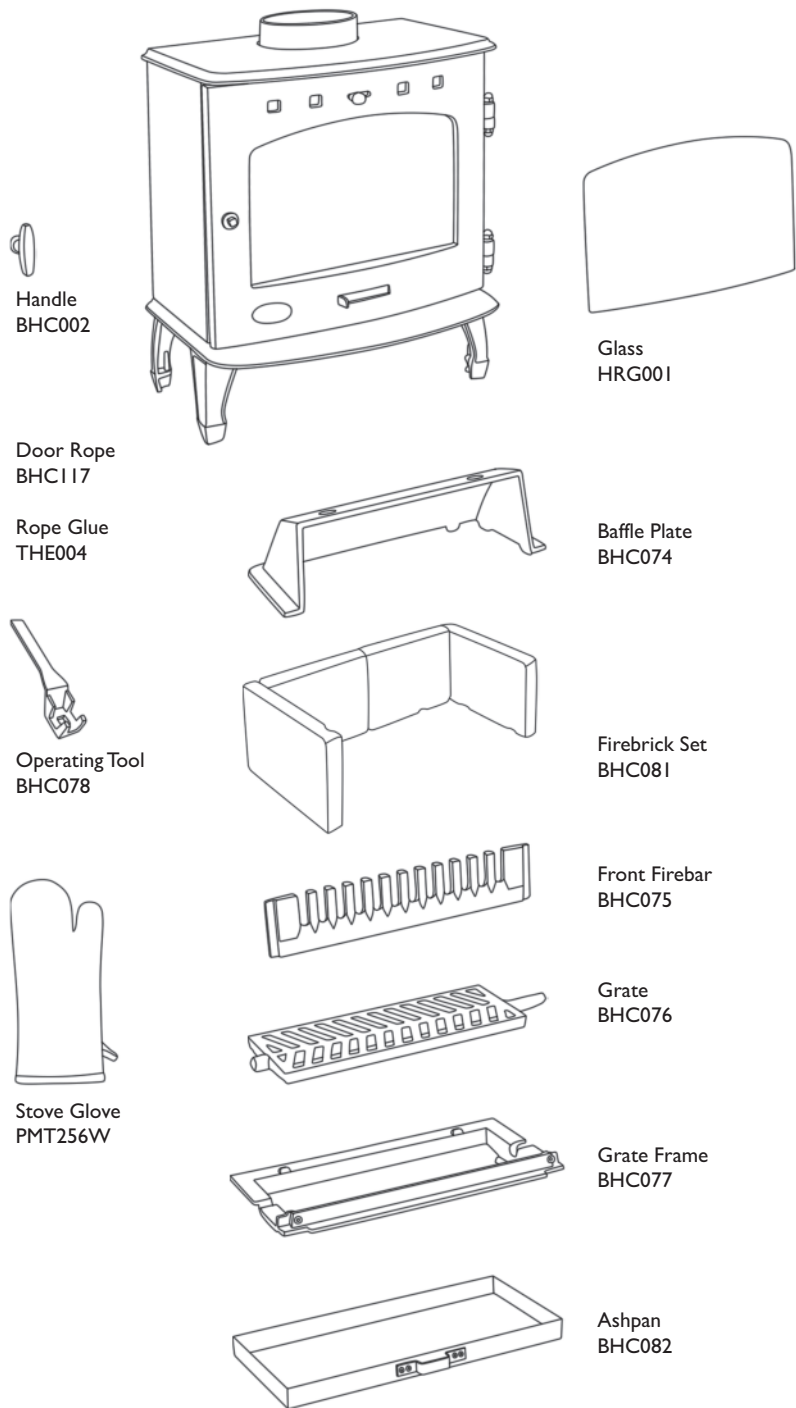

Carron Stove (7.3kW) Spares