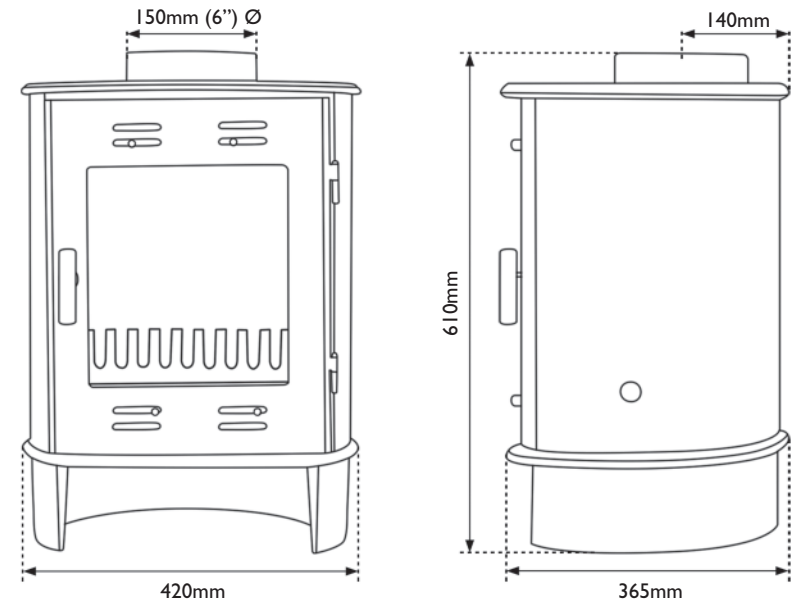

Dante Stove (5kW) Specifications

Dante (5kw)	Wood Fuel	Smokeless Fuel
Nominal output	5kW	4.5kW
Efficiency	76.9%	67.7%
CO at 13% O2	0.64%	0.46%
Flue temperature	268°C	252°C
Flue gas mass flow	4.0g/s	7.1g/s
Flue draught	12Pa	12Pa
Weight of stove	70.5kg	70.5kg
Flue required	6"	6"
Hearth temperature	68.6°C	68.6°C
IMPORTANT! Clearances must be adhered to. Failure to do so will damage the stove & invalidate warranty.		
Clearances to:-	Side (mm)	Rear (mm)
Combustibles	400	400
Non combustibles	150	100

Commission Delegated Regulation (EU) 2015/1187 Energy Labelling of Local Space Heaters	
Supplier's Name or Trademark:	JIG UK Ltd
Supplier's Model Identifier:	Carron Dante SE Wood Stove Carron Dante Multifuel Stove
Energy Efficiency Class of Model:	A
Nominal Heat Output to Room (kW):	5.0
Nominal Heat Output to Water (kW):	n/a
Net Efficiency (%):	76.9
Energy Efficiency Index (%):	103