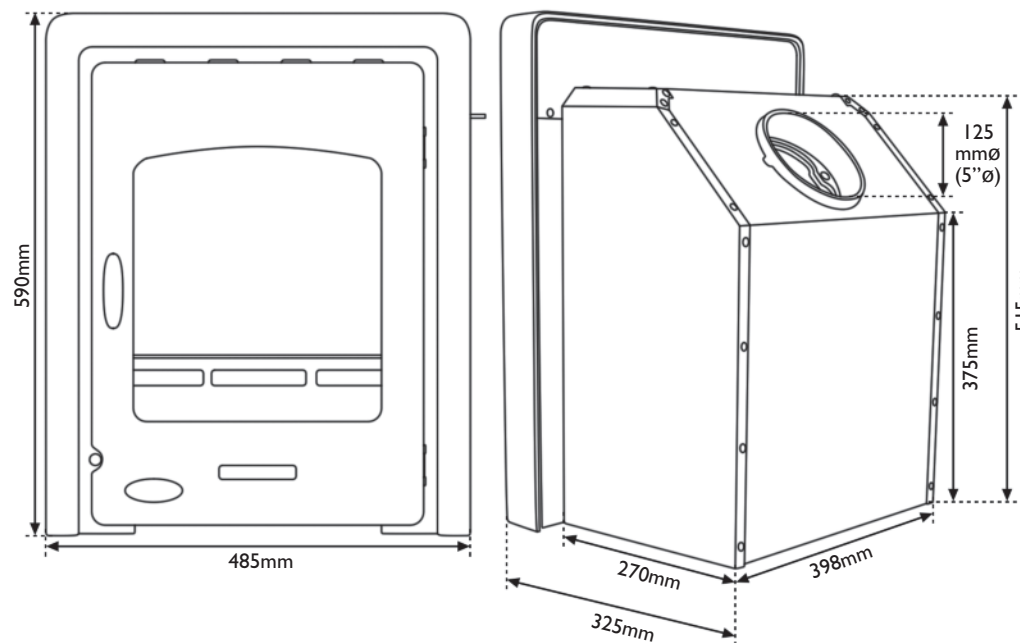

Carron Darwin Stove (5kW) Specifications

Carron (4.7kW)	Wood Fuel	Smokeless Fuel
Nominal output	4.7kW	5kW
Efficiency	78.5%	75.7%
CO at 13% O2	0.28%	0.18%
Flue temperature	295°C	306°C
Flue gas mass flow	5.0g/s	5.0g/s
Flue draught	12Pa	12Pa
Weight of stove	87.0kg	87.0kg
Flue required	5"	5"

Commission Delegated Regulation (EU) 2015/1187 Energy Labelling of Local Space Heaters	
Supplier's Name or Trademark:	JIG UK Ltd
Supplier's Model Identifier:	Carron Darwin 5kW Inset Stove
Energy Efficiency Class of Model:	A
Nominal Heat Output to Room (kW):	4.7
Nominal Heat Output to Water (kW):	n/a
Net Efficiency (%):	78.5
Energy Efficiency Index (%):	105

IMPORTANT!
Clearances must be adhered to. Failure to do so will damage the stove & invalidate warranty.

Clearances to:-	Side (mm)	Above (mm)
Combustibles	350	600*

* If the mantle-piece protrudes further than 100mm from the fireplace, then it will be necessary to have further clearance to the top of the stove.

The distance the mantle protrudes past the 100mm should be added to the clearance.

For example, if the mantle protrudes 200mm, the clearance to the mantle should be 700mm.

Warranty

Carron Stoves are supplied with a 3 year stove body and 1 year inner components warranty. This warranty does not cover items considered consumables. These items include door glass, fire bricks, fire rope and grates. The use of incorrect fuels would invalidate this warranty. This appliance must be installed by a HETAS engineer. Proof of purchase and certificate of installation would be required in the case of a warranty claim. Due to limitations of the printing process, colour reproduction of enamel stoves may vary slightly from those shown. Please consult your local stockist for more accurate colour matching. Occasionally the enamel finish can show a crazing/cracking effect on the surface of the stove during use. This effect will normally lessen as the stove cools and should not be considered a defect. This crazing effect can be made worse by incorrect fuel or over-fueling.