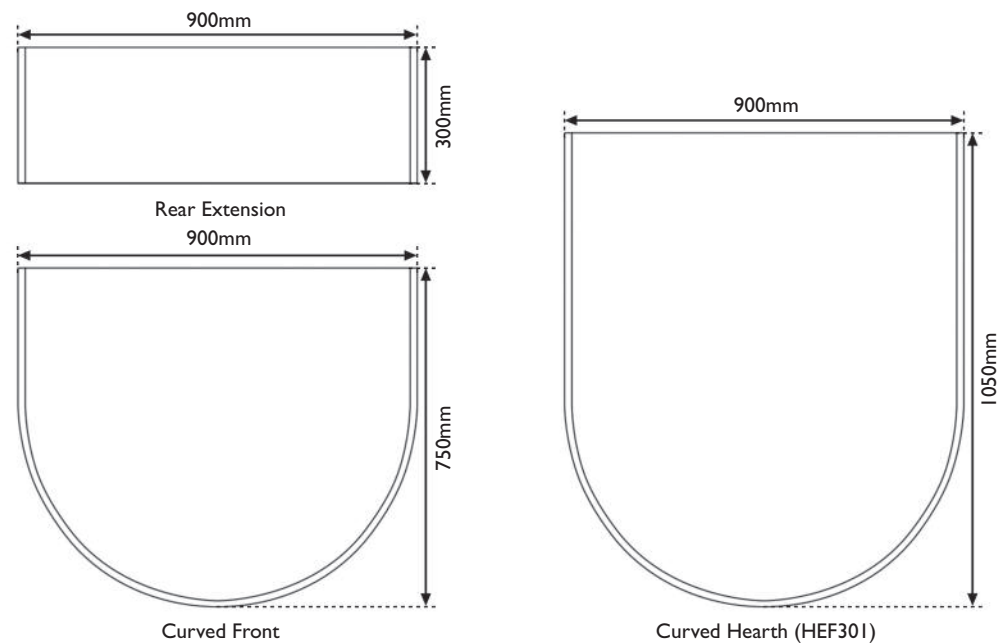

Stove Hearth and Back Panel Specifications

Stone and Granite - 40mm Thickness
Glass - 12mm Thickness