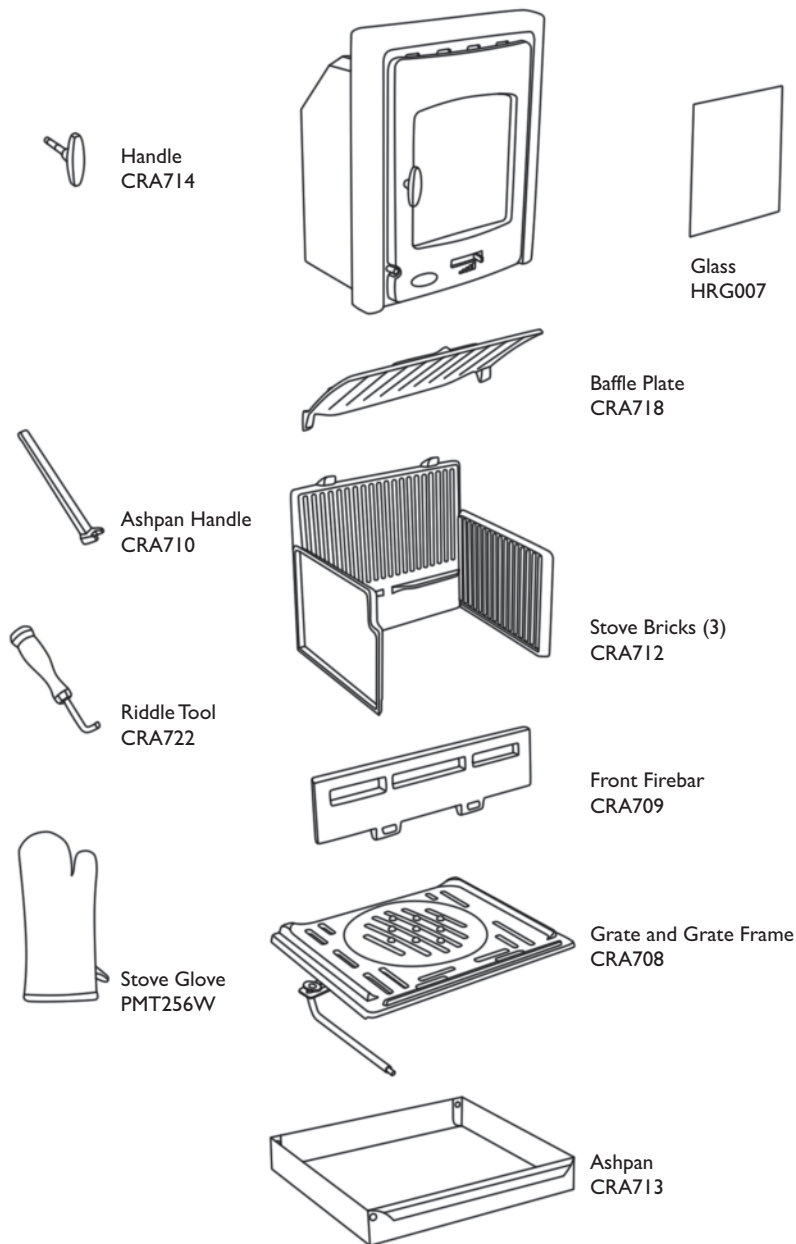

Carron Darwin Stove (5kW) Spares