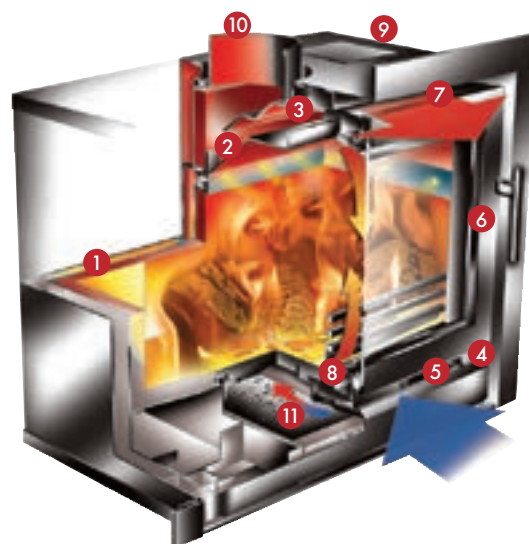

Riva cassettes direct three types of air into the glass-fronted firebox, where they combine to provide superb flame control and exceptional views of the fire, which are further enhanced by Stovax's Airwash system that helps keep the glass clean.

Key Design Features

1. High density, thermal brick liner system.
2. Heated air jets from Cleanburn ports on all three sides burn hydrocarbons in smoke.
3. Unique stainless steel baffle (multi-fuel).
4. Single combustion control lever.
5. Unique "Opti-Burn" setting provides optimum efficiency and visual effect for woodburning.
6. Airtight door with removable stainless steel handle.
7. Convected and radiant heat.
8. Externally operated riddling grate.
9. Convected heat ducting system outlets (Riva 50, 55, 66 & 76 cassettes only).
10. Easy fit flue connection through cassette.
11. Removable stainless steel ashpan.
12. Optional cast iron, multi-fuel kit† (not illustrated)
13. Optional stainless steel tool holder (not illustrated)
14. Optional Smoke Control Kit enables the burning of logs in Smoke Control Areas (Riva 40, 45, 50, 55 & 66 cassettes only - not illustrated)
15. Optional fan-assisted convection system (Riva 50, 55, 66 & 76 cassettes only - not illustrated)
16. Optional ash caddy (not illustrated)