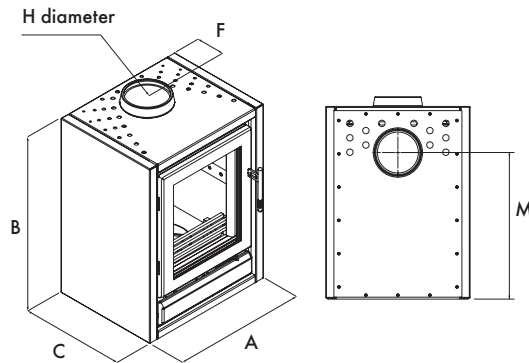

STAINLESS STEEL TOOL HOLDER FOR RIVA CASSETTES AND FREESTANDING STOVES

A handy place to hold both your ash pan tool and door opening tool, the optional tool holder can be either hearth or wall mounted and, being crafted from high grade stainless steel, is the perfect complement to the contemporary styling of the Riva Cassette and Stove ranges.

RIVA FREESTANDING

TECHNICAL INFORMATION

RIVA FREESTANDING

RIVA FREESTANDING DIMENSIONS*

(all dimensions in mm)	Riva F40 Freestanding	Riva F66 Freestanding	Riva F76 Freestanding
A	451	698	788
B	602	602	663
B (with plinth)	-	-	-
C	355	405	409
D	-	-	-
E	119	153	145
F	-	-	-
G	-	-	-
H ø	128	153	153
J	-	-	-
K	-	-	-
M	458	442	480
M (with plinth)	-	-	-
Flame Viewing Area (w x h)	268 x 322	503 x 325	590 x 375
Weight	82kg	100kg	125kg