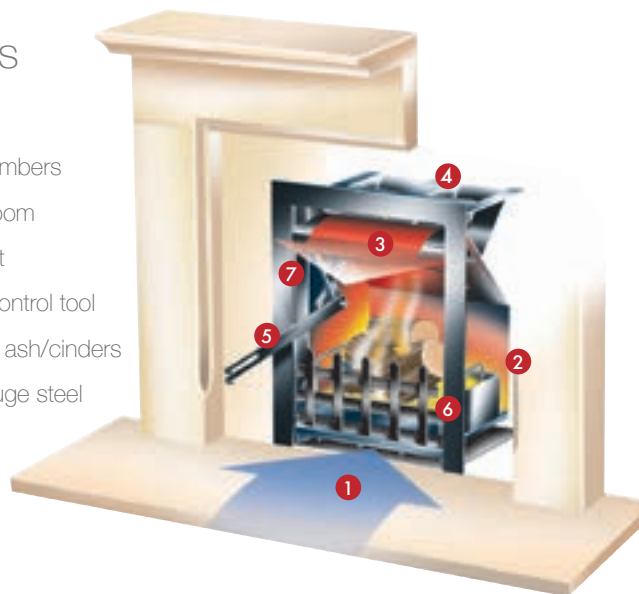

RIVA | OPEN CONVECTOR FIRES

Improved Heating Performance

Everyone loves the warmth and atmosphere of an open fire with dancing flames, crackling logs or glowing coals. Unfortunately, open fires are not always very efficient at heating your room. An exception to this, the latest Riva Open Convector from Stovax provide you with the best of both worlds – a real open fire yet with a heating efficiency double that of a normal grate or hearth mounted appliance. This is because the Riva Open has been designed to produce warm convected air as well as radiant heat.

Versions for most chimneys

Suitable for most homes (if your house has a chimney* you can almost certainly install a Riva Open fire), these versatile fires are available in five widths and two different heights so that they may be fitted into a wide variety of fireplace types and heat rooms of different proportions. There is also a choice of decorative styles to complement both traditional and contemporary interiors.

*Conforming to Building Regulations for solid fuels. If unsure, please check with your Stovax retailer.

Key Design Features

1. Cooler air drawn in
2. Specially designed convection chambers
3. Warmed convected air flows into room
4. Design allows chimney to be swept
5. Removable multi-grate & damper control tool
6. Removable tray/pan for disposal of ash/cinders
7. Dual skin construction in heavy gauge steel