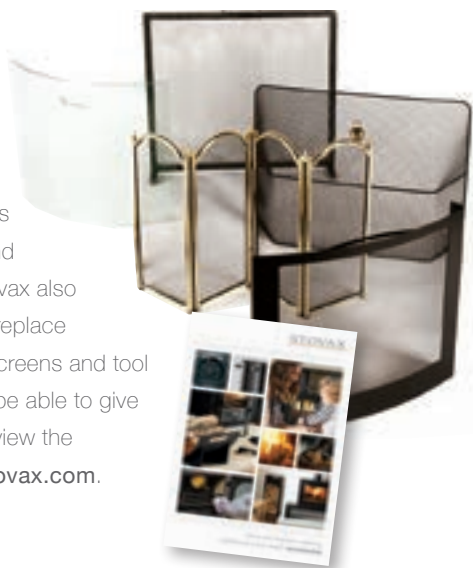

*Riva 55 with standard 3 sided frame in Metallic Black
with removable handle in situ. Also shown with Malmo mantel from Stovax*

STOVAX | STOVE & FIREPLACE ACCESSORIES

Care of your Stove or Fire

To help you get the best performance from your stove or fireplace and keep it in good condition, inside and out, Stovax offers a wide range of cleaning and maintenance products. Stovax also supplies a wide variety of fireplace accessories including fire screens and tool sets. Your local retailer will be able to give you full details or you may view the complete range at www.stovax.com.