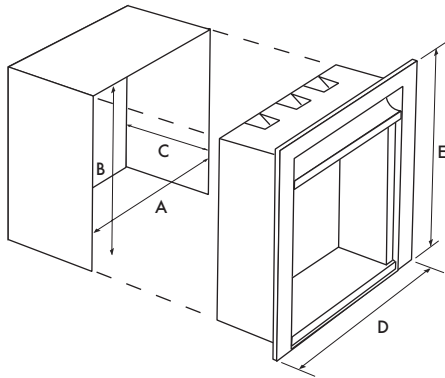

RIVA OPEN FIRES | INFORMATION

A HETAS approved installer should undertake a site survey prior to purchase and must install any Riva Open Convector Fire. Your Stovax retailer will be able to advise on this and, in particular, the use of high temperature (1300°C) plaster/screed in the area around the fire. You may view/download complete installation instructions at our website - www.stovax.com. These diagrams cover some of the basic requirements. All fires should be installed by a competent person to the requirement of Building Regulations (Document J) and include the fitting of adequate ventilation to ensure safe use. Usually older buildings do not need any additional ventilation for appliances up to 5kW, but modern houses will need additional ventilation in all cases.

OPEN CONVECTOR FIRE DIMENSIONS

(all dimensions in mm)	16"	16" Low	22"	22" Low	24"	24" Low	26"	26" Low	28"
A	420	420	570	570	620	620	670	670	720
B	560	510	620	560	620	560	620	560	620
C	360	360	360	360	360	360	360	360	360
D	474	474	624	624	674	674	724	724	774
E	592	542	652	592	652	592	652	592	652
Weight	62kg	59kg	83kg	76kg	86kg	81kg	89kg	86kg	97kg

RIVA TRADITIONAL & ARTS PRODUCT CODES

	16"	22"	24"	26"	28"
Riva Open Convector - standard height	8610	8604	8606	8608	8673
Riva Open Convector - low lintel	8611	8605	8607	8609	N/A
Front/grate options					
Cast iron basket (required for multi-fuel)	8686	8687	Use 22"	8688	Use 26"
Ashpan (required for multi-fuel)	8652	8653	Use 22"	8654	Use 26"
Black Holyrood front with log tray†	8627	8628	8629	8630	N/A
Polished Holyrood front with log tray†	8627P	8628P	8629P	8630P	N/A
Portcullis front with log tray†	8678	8666	8667	8668	N/A
Castle front with log tray†	N/A	8623	8624	8625	N/A
Frame options					
Profil Brass - low lintel	N/A	8636	8638	8640	N/A
Profil Brushed Stainless - standard height	8633BS	8635BS	N/A	8639BS	8626BS
Profil Brushed Stainless - low lintel	8674BS	8636BS	N/A	8640BS	N/A
Arts Matt Black	8700	N/A	N/A	N/A	N/A
Other options					
Clip-in sparkguard - standard height*	8690	8691	8692	8693	8694
Clip-in sparkguard - low lintel*	8695	8696	8697	8698	N/A
Standard flue gather	N/A	8658	8659	8660	N/A
Offset flue gather	N/A	8663	8664	8665	N/A

RIVA CONTEMPORARY PRODUCT CODES

	16"	22"	26"
Riva Open Convector - standard height	8610	8604	8608
Frame options			
Steel Frame - rectangular	8730	8732	8736
Steel Frame - square	N/A	8733	8737
Tray options			
Multi-fuel tray	8705	8710	8720
Log tray	8706	8711	8721
Log retainer options			
4 bar log retainer (multi-fuel)	8708	8713	8723
3 bar log retainer (wood only)	8707	8712	8722
Solid log retainer (wood or multi-fuel)	8709	8714	8724
Other options			
Clip-in sparkguard	8740	8741	8743
Standard flue gather	N/A	8658	8660
Offset flue gather	N/A	8663	8665

*Can be used with Holyrood front options, but as freestanding only
† For woodburning only