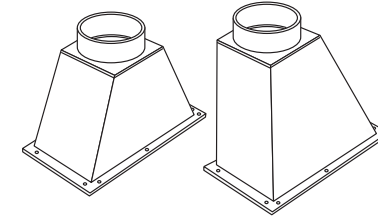

FLUE GATHERERS

Aid installation by allowing Riva Open Convector Fires to be connected to 200mm enamelled twin-wall or flexible insulated flue pipe. Available in standard (central outlet) or offset versions to suit site conditions.

RIVA OPEN FRAME DIMENSIONS

Product Code	Description	Height (mm)	Width (mm)
Traditional Frames			
8633/BS	Profil 16	595	489
8674/BS	Profil 16L	545	489
8635/BS	Profil 22	655	639
8636/BS	Profil 22L	595	639
8637/BS	Profil 24	655	689
8638/BS	Profil 24L	595	689
8639/BS	Profil 26	655	739
8640/BS	Profil 26L	595	739
8626/BS	Profil 28	655	789
Arts Frame			
8700	Arts 16	595	481
Contemporary Frames			
8730	Rectangular 16	637	850
8732	Rectangular 22	700	1280
8736	Rectangular 26	720	1380
8733	Square 22	700	765
8737	Square 26	800	865