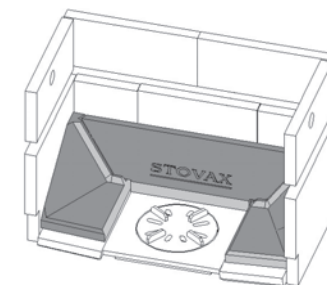

A HETAS approved installer should undertake a site survey prior to purchase and must install any Riva Cassette Fire. Your Stovax retailer will be able to advise on this and, in particular, the use of high temperature (1300°C) plaster/screed in the area around Riva cassettes. You may view/download complete installation instructions at our website - www.stovax.com. These diagrams cover some of the basic requirements. All fires should be installed by a competent person to the requirement of Building Regulations (Document J) and include the fitting of adequate ventilation to ensure safe use. Usually older buildings do not need any additional ventilation for appliances up to 5kW, but modern houses will need additional ventilation in all cases. The diagrams and dimensions on these pages cover some of the basic requirements and are for initial information purposes only.

RIVA CASSETTES INFORMATION & PRODUCT CODES

Product Code	Description	Heat Output	Fuel Type	Efficiency	Energy Efficiency Class
RV40	Riva 40 Cassette (Storm Metallic) ✓	5.0kW	Multi-fuel	82%	A
RV40B	Riva 40 Cassette (Metallic Black) ✓	5.0kW	Multi-fuel	82%	A
RV45	Riva 45 Cassette (Storm Metallic) ✓	5.0kW	Multi-fuel	83%	A+
RV45B	Riva 45 Cassette (Metallic Black) ✓	5.0kW	Multi-fuel	83%	A+
RV50	Riva 50 Cassette (Storm Metallic) ✓	7.0kW	Multi-fuel	83%	A+
RV50B	Riva 50 Cassette (Metallic Black) ✓	7.0kW	Multi-fuel	83%	A+
RV55	Riva 55 Cassette (Storm Metallic) ✓	8.0kW	Multi-fuel	84%	A+
RV55B	Riva 55 Cassette (Metallic Black) ✓	8.0kW	Multi-fuel	84%	A+
RV66	Riva 66 Cassette (Storm Metallic) ✓	8.0kW	Multi-fuel	80%	A+
RV66B	Riva 66 Cassette (Metallic Black) ✓	8.0kW	Multi-fuel	80%	A+
RV76	Riva 76 Cassette (Storm Metallic)	9.0kW	Wood	78%	A+
RV76B	Riva 76 Cassette (Metallic Black)	9.0kW	Wood	78%	A+