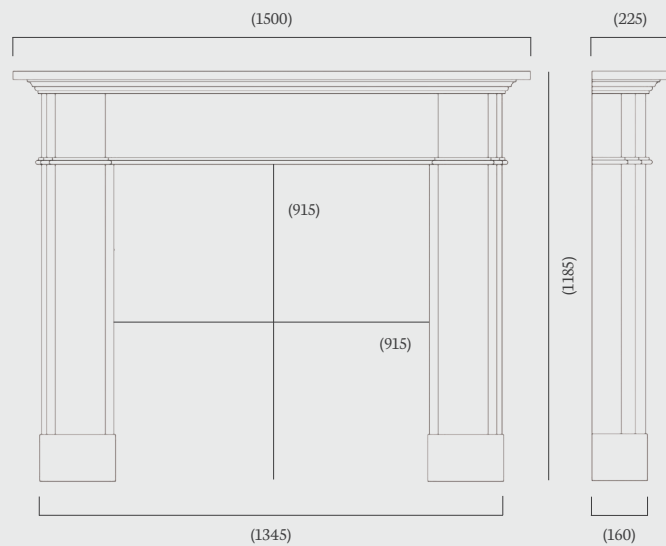

Mantel Opening: 915 x 915 mm

Shelf Depth: 225 mm

Standard Rebate: 1”

Stocked in: Aegean Limestone

Made to Measure: Aegean, Corinthian & Portuguese Limestone

(59” dimensions)

Carrara Marble

## Silsoe 54"

(54" dimensions)

A contemporary take on our popular Hershman mantel, the Silsoe combines modern detailing with a Victorian edge.

Available in Aegean Limestone and Carrara Marble, the Silsoe is pictured to the left with a black reeded fireboard chamber and Vega Edge 200SL Eco stove, and above with the black Harlington cast insert.