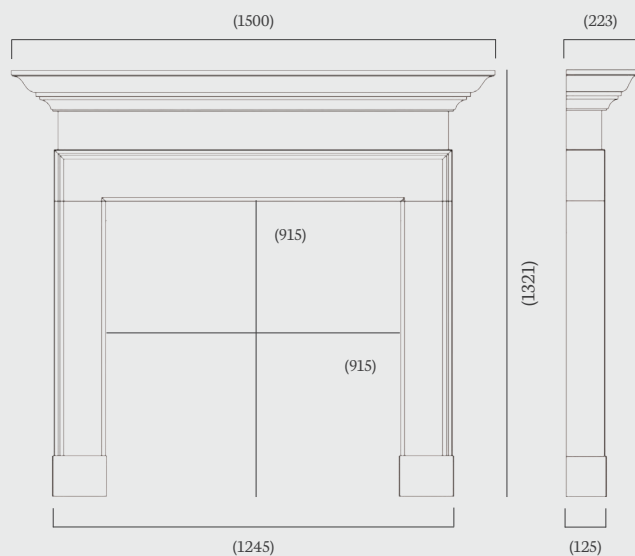

Overall Mantel Size: 1420 x 1145 mm

Mantel Opening: 915 x 915 mm

Shelf Depth: 230 mm

Standard Rebate: 3”

Stocked in: Aegean Limestone

Made to Measure: Aegean, Corinthian & Portuguese Limestone

(56” dimensions)

Mantel Opening: 915 x 915 mm

Shelf Depth: 223 mm

Standard Rebate: 1"

Stocked in: Aegean Limestone

Made to Measure: Aegean, Corinthian & Portuguese Limestone

(59" dimensions)

Aegean Limestone

## Bellingham 54"

(54" dimensions)

The Bellingham features a beautiful Roman arch header with a large fireplace opening, drawing your eye down to the roaring fire burning inside.

Pictured to the left in Corinthian Stone with a Pompeii brick chamber and Panamera Eco stove and above with the Riven Slate chamber and Sigma Eco stove.