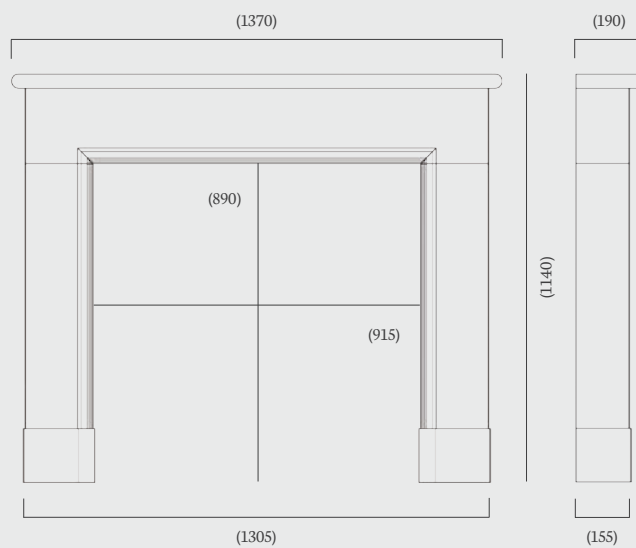

Mantel Opening: 840 x 795 mm

Shelf Depth: 245 mm

Standard Rebate: 1"

Stocked in: Corinthian Stone

Made to Measure: Corinthian, Aegean & Portuguese Limestone

(54" dimensions)

Overall Mantel Size: 1420 x 1145 mm

Mantel Opening: 915 x 915 mm

Shelf Depth: 230 mm

Standard Rebate: 3”

Stocked in: Aegean Limestone

Made to Measure: Aegean, Corinthian & Portuguese Limestone

(56” dimensions)

## Hanwell 54"

A contemporary, imposing mantel with a delicate rounded shelf profile and elegant solid footblocks. The Hanwell's rectangular feature blends perfectly here with the Oxford highlight fascia and Lectro inset electric fire and Mizar polished fireframe.

Overall Mantel Size: 1370 x 1140 mm

Mantel Opening: 890 x 915 mm

Shelf Depth: 190 mm

Standard Rebate: 3"

Stocked in: Aegean Limestone

Made to Measure: Aegean, Corinthian & Portuguese Limestone

(54" dimensions)