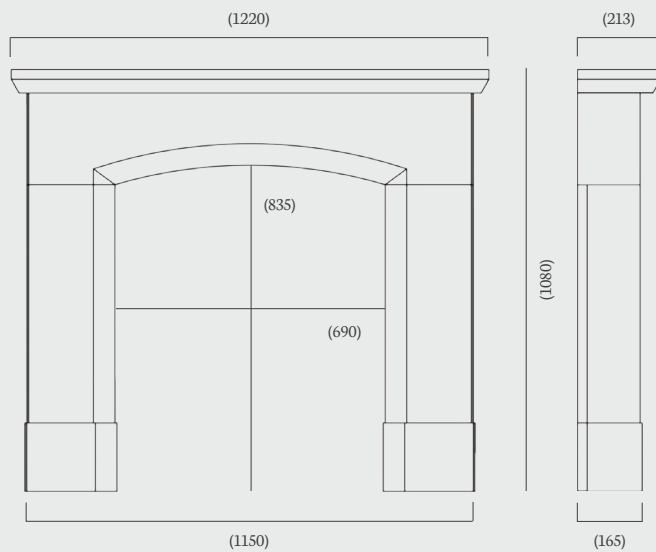

Overall Mantel Size: 1370 x 1140 mm

Mantel Opening: 890 x 915 mm

Shelf Depth: 190 mm

Standard Rebate: 3"

Stocked in: Aegean Limestone

Made to Measure: Aegean, Corinthian & Portuguese Limestone

(54" dimensions)

Overall Mantel Size: 1420 x 1135 mm

Mantel Opening: 915 x 915 - 885 mm

Shelf Depth: 205 mm

Standard Rebate: 1"

Stocked in: Aegean Limestone

Made to Measure: Aegean, Corinthian & Portuguese Limestone

(56" dimensions)

Pictured here with a reeded chamber, Imperial multi fuel stove and a 48" x 15" honed granite, boxed and lipped hearth, slabbed for use with solid fuel.

Overall Mantel Size: 1220 x 1080 mm

Mantel Opening: 835 x 690 mm

Shelf Depth: 213 mm

Standard Rebate: 1"

Stocked in: Corinthian Stone

Made to Measure: Corinthian, Aegean & Portuguese Limestone

(48" dimensions)