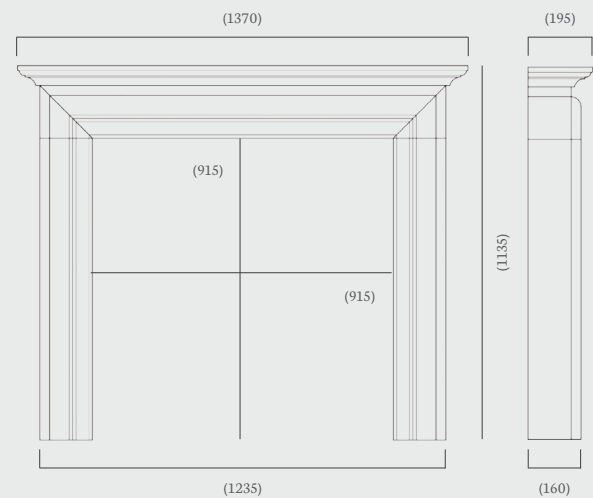

Colby 54"

(54" dimensions)

The Colby 54", a beautifully classic mantel, elegantly crafted to flaunt simple, ultra-clean lines without being overtly minimal.

Pictured here with polished granite slips, black reeded fireboard chamber, Coral firebasket and a 54" x 15" polished granite hearth, slabbed for solid fuel.

Standard Rebate: 3"

Stocked in: Aegean Limestone

Made to Measure: Aegean, Corinthian & Portuguese Limestone