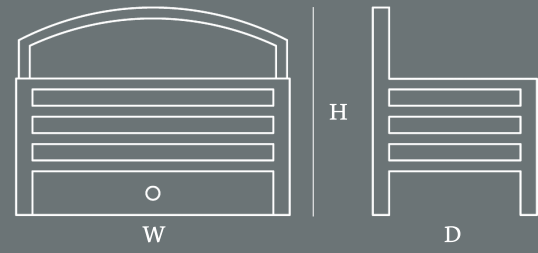

BASKET DIMENSIONS (MM)	WIDTH	DEPTH	HEIGHT
BURGHLEY	610	282	361
BRIGHTWELL (WITH BACK)	530	260	235
BRIGHTWELL (WITHOUT BACK)	530	260	190
CORAL	515	300	395
DANBURY	720	425	280
KIRTON (SMALL)	485	305	365
KIRTON (LARGE)	560	280	475
LARIMAR	455	285	250
LIGHTNING	425	285	225
MARQUISE	545	245	475

BASKET DIMENSIONS (MM)	WIDTH	DEPTH	HEIGHT
MAYLAND	570	280	440
OSTERLEY	553	262	345
PEARL (WITH BACK)	375	285	230
PEARL (WITHOUT BACK)	375	285	190
PRINCESS	590	285	580
QUARTZ (WITHOUT BACK)	440	300	220
QUARTZ (WITH BACK)	455	300	385
TOPAZ (SMALL)	400	250	200
TOPAZ (LARGE)	550	250	200
TRILLION	610	315	190