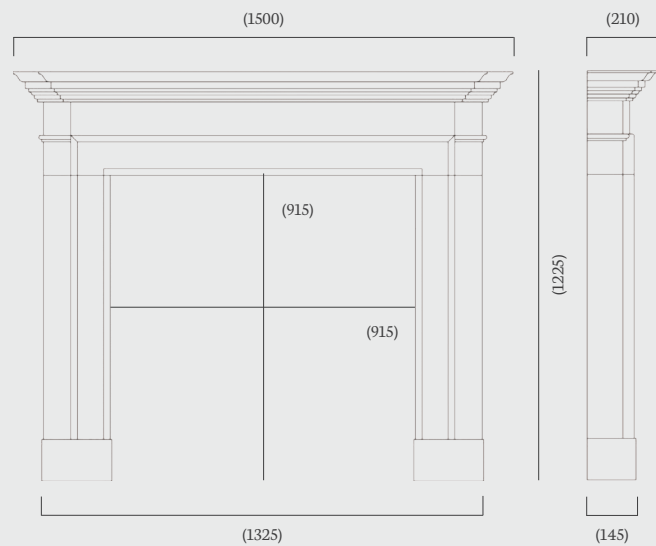

Overall Mantel Size: 1500 x 1225 mm

Mantel Opening: 915 x 915 mm

Shelf Depth: 210 mm

Standard Rebate: 1"

Stocked in: Aegean Limestone

Made to Measure: Aegean, Corinthian & Portuguese Limestone

(59" dimensions)

## Colby 54"

(54" dimensions)

The Colby 54", a beautifully classic mantel, elegantly crafted to flaunt simple, ultra-clean lines without being overtly minimal.

Pictured here with polished granite slips, black reeded fireboard chamber, Coral firebasket and a 54" x 15" polished granite hearth, slabbed for solid fuel.