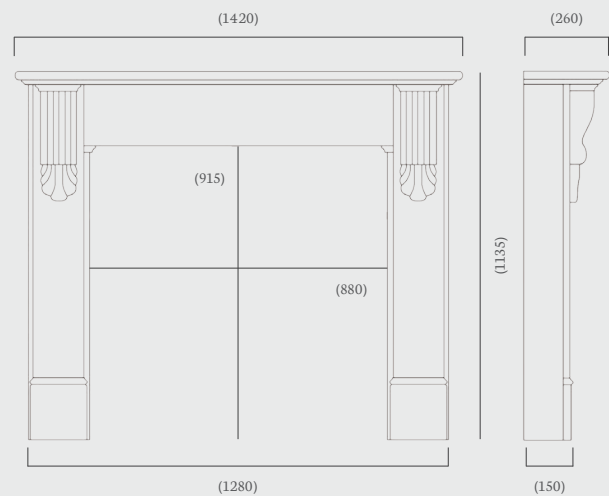

Nuffield 56”

(56” dimensions)

This Victorian period mantel design boasts beautifully handcrafted elaborate corbels as its defining feature.

The Nuffield is available in Aegean Limestone, Carrara Marble and Liberty White, a versatile mantel that complements a range of different interior options as pictured here from a log burner to a cast iron arch and contemporary gas fire.

Standard Rebate: 3”

Stocked in: Aegean Limestone, Carrara Marble, Liberty White

Made to Measure: Not available