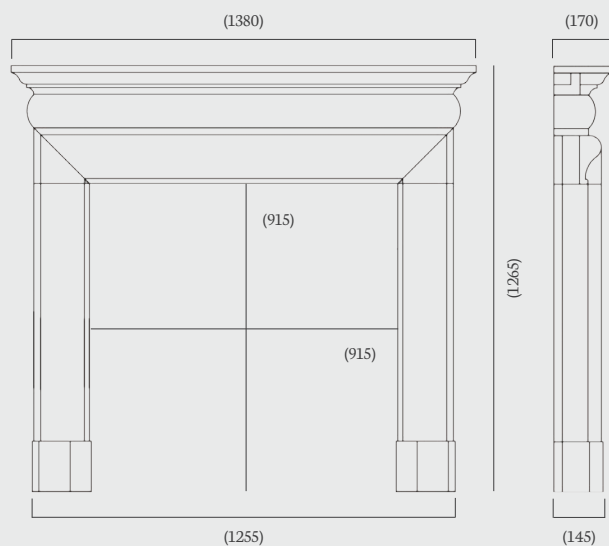

Overall Mantel Size: 1420 x 1135 mm

Mantel Opening: 915 x 915 - 885 mm

Shelf Depth: 205 mm

Standard Rebate: 1"

Stocked in: Aegean Limestone

Made to Measure: Aegean, Corinthian & Portuguese Limestone

(56" dimensions)

Pictured here in Aegean Limestone with polished granite slips, the stunning Design Line 800 gas fire with a Black Glass interior and a 54" x 15" polished granite, boxed and lipped hearth.

Overall Mantel Size: 1380 x 1265 mm

Mantel Opening: 915 x 915 mm

Shelf Depth: 170 mm

Standard Rebate: 3"

Stocked in: Aegean Limestone

Made to Measure: Aegean, Corinthian & Portuguese Limestone

(54" dimensions)

## Nuffield 56”

(56” dimensions)

This Victorian period mantel design boasts beautifully handcrafted elaborate corbels as its defining feature.

The Nuffield is available in Aegean Limestone, Carrara Marble and Liberty White, a versatile mantel that complements a range of different interior options as pictured here from a log burner to a cast iron arch and contemporary gas fire.