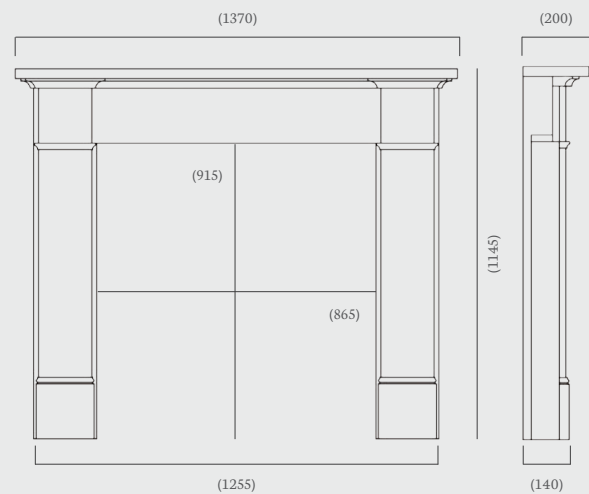

Mantel Opening: 915 x 915 mm

Shelf Depth: 225 mm

Standard Rebate: 1”

Stocked in: Aegean Limestone

Made to Measure: Aegean, Corinthian & Portuguese Limestone

(59” dimensions)

Carrara Marble

## Silsoe 54"

(54" dimensions)

A contemporary take on our popular Hershman mantel, the Silsoe combines modern detailing with a Victorian edge.

Available in Aegean Limestone and Carrara Marble, the Silsoe is pictured to the left with a black reeded fireboard chamber and Vega Edge 200SL Eco stove, and above with the black Harlington cast insert.

## Swinford 48"

(48" dimensions)

Our Swinford mantel comprises simple symmetrical lines to achieve a timeless shape that will complement your surrounding modern or period décor.

Pictured in Aegean Limestone with the Rustic brick chamber, Quadrical stove and a 48" x 15" honed granite, boxed and lipped hearth, slabbed for use with solid fuel.