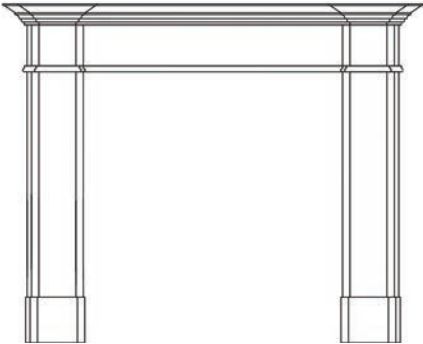

MANTEL OVERVIEW

ALBAN 51"

APPLEDORE 48" & 54"

ASTWICK 54"

BALHAM 56"

BEAUMONT 59"

BELLINGHAM 54"

CARISBROOKE 59"