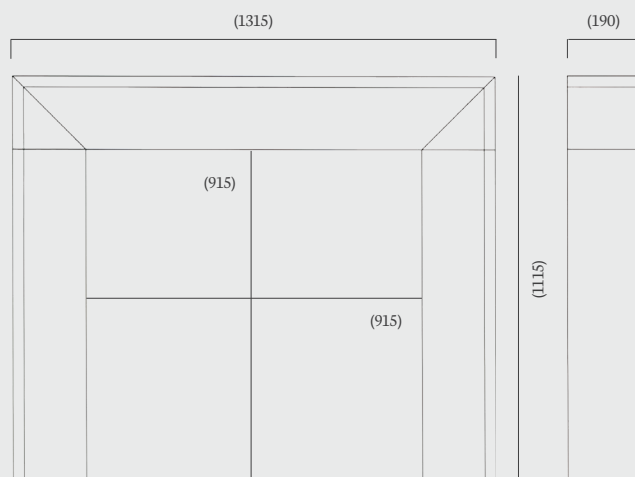

Overall Mantel Size: 1420 x 1135 mm

Mantel Opening: 915 x 915 - 885 mm

Shelf Depth: 205 mm

Standard Rebate: 1"

Stocked in: Aegean Limestone

Made to Measure: Aegean, Corinthian & Portuguese Limestone

(56" dimensions)

Mantel Opening: 915 x 915 mm

Shelf Depth: 190 mm

Standard Rebate: 3"

Stocked in: Aegean Limestone

Made to Measure: Aegean, Corinthian & Portuguese Limestone

(52" dimensions)

Aegean Limestone

## Mentmore 44”

(44” dimensions)

The Mentmore is a contemporary, small minimalistic “henge” style mantel perfect for those with smaller rooms and fireplace chambers.

Pictured to the left in Corinthian Stone with the DL400 and above in Aegean Limestone with the DL500, both with a contemporary black glass interior.