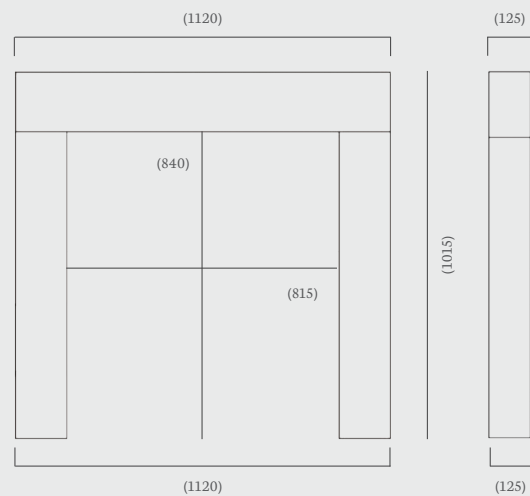

Mentmore 44”

(44” dimensions)

The Mentmore is a contemporary, small minimalistic “henge” style mantel perfect for those with smaller rooms and fireplace chambers.

Pictured to the left in Corinthian Stone with the DL400 and above in Aegean Limestone with the DL500, both with a contemporary black glass interior.

Standard Rebate: 1”

Stocked in: Corinthian Stone, Aegean Limestone

Made to Measure: Corinthian, Aegean & Portuguese Limestone