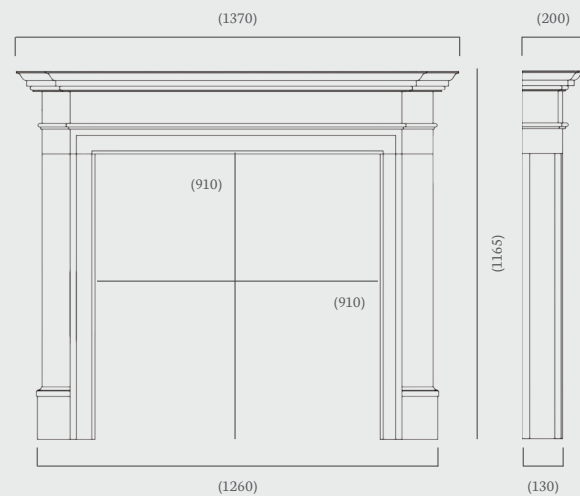

Washington 54”

(54” dimensions)

A classical and complex design influenced by the early Georgian period, the Washington will provide charm, elegance and character to your living room.

Versatile to complement an array of interior options from multi fuel firebaskets to gas fire insets as pictured here in Liberty White, Carrara Marble and Aegean Limestone.

Standard Rebate: 3”

Stocked in: Liberty White, Carrara Marble, Aegean Limestone

Made to Measure: Aegean, Corinthian & Portuguese Limestone