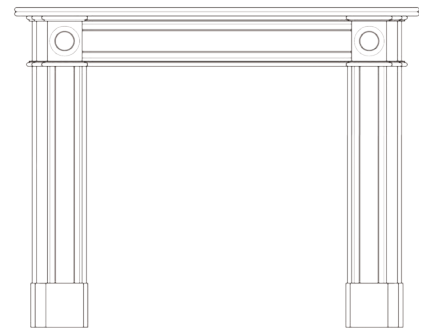

HOGARTH 56"