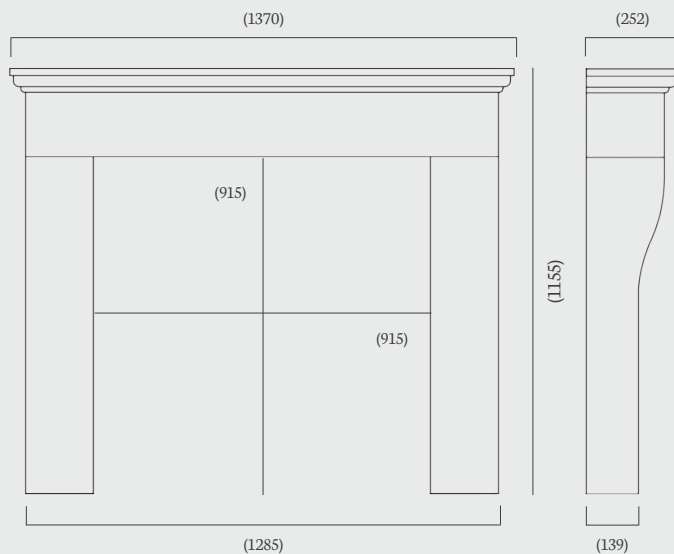

Overall Mantel Size: 1500 x 1225 mm

Mantel Opening: 915 x 915 mm

Shelf Depth: 210 mm

Standard Rebate: 1"

Stocked in: Aegean Limestone

Made to Measure: Aegean, Corinthian & Portuguese Limestone

(59" dimensions)

Mantel Opening: 915 x 915 mm

Shelf Depth: 252 mm

Standard Rebate: 1"

Stocked in: Corinthian Stone

Made to Measure: Corinthian, Aegean & Portuguese Limestone

(54" dimensions)