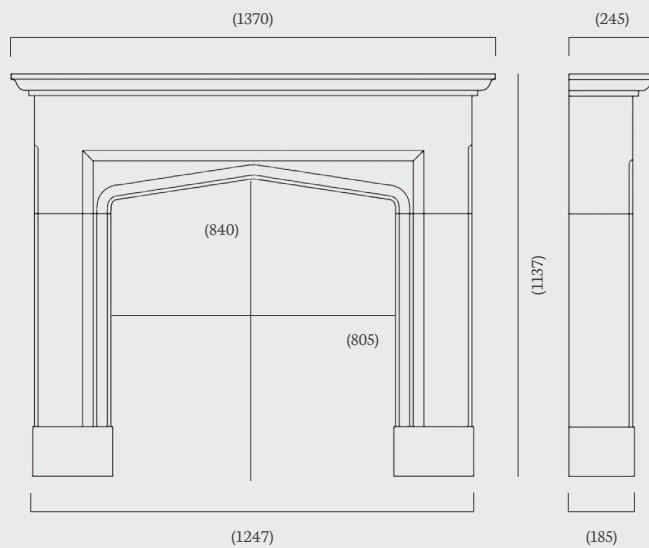

Mantel Opening: 840 x 795 mm

Shelf Depth: 245 mm

Standard Rebate: 1"

Stocked in: Corinthian Stone

Made to Measure: Corinthian, Aegean & Portuguese Limestone

(54" dimensions)

Overall Mantel Size: 1420 x 1145 mm

Mantel Opening: 915 x 915 mm

Shelf Depth: 230 mm

Standard Rebate: 3”

Stocked in: Aegean Limestone

Made to Measure: Aegean, Corinthian & Portuguese Limestone

(56” dimensions)