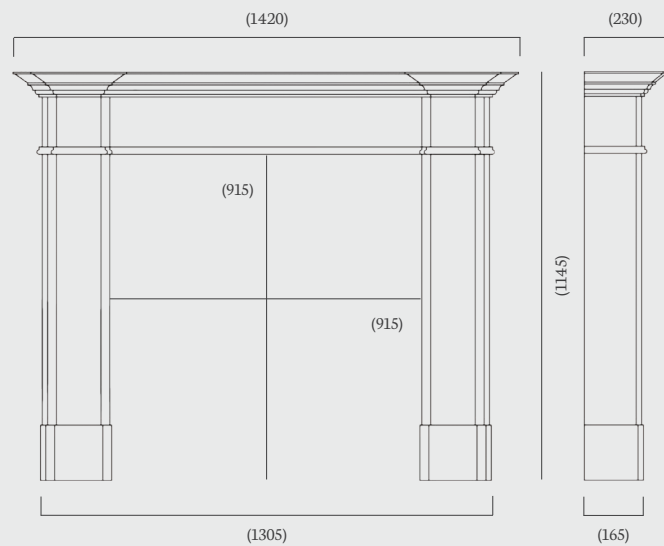

Overall Mantel Size: 1420 x 1145 mm

Mantel Opening: 915 x 915 mm

Shelf Depth: 230 mm

Standard Rebate: 3”

Stocked in: Aegean Limestone

Made to Measure: Aegean, Corinthian & Portuguese Limestone

(56” dimensions)