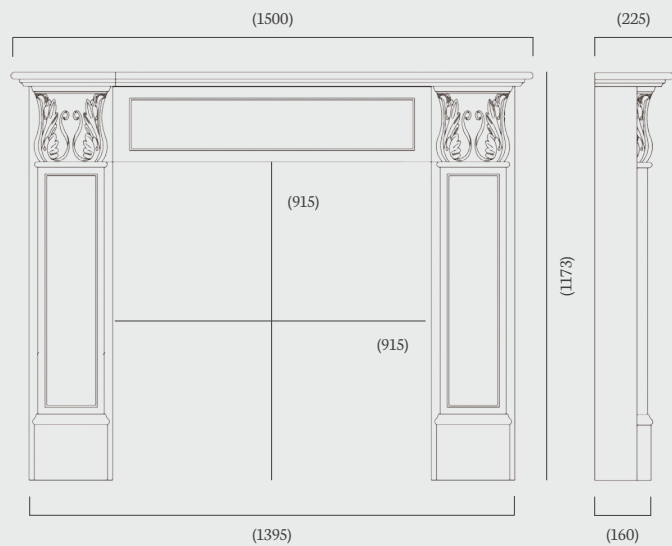

## Carisbrooke 59"

The Carisbrooke was inspired by classical Roman architecture featuring delicately carved acanthus leaves. Comprising a 59" shelf width, the Carisbrooke is perfect for those with larger rooms and chimney breasts.

Available in Aegean Limestone and pictured here with the Wandsworth black cast insert, log fire and a 59" x 15" polished granite boxed and lipped hearth, slabbed for use with solid fuel.

Overall Mantel Size: 1500 x 1173 mm

Mantel Opening: 915 x 915 mm

Shelf Depth: 225 mm

Standard Rebate: 1"

Stocked in: Aegean Limestone

Made to Measure: Not available

(59" dimensions)

Overall Mantel Size: 1500 x 1225 mm

Mantel Opening: 915 x 915 mm

Shelf Depth: 210 mm

Standard Rebate: 1"

Stocked in: Aegean Limestone

Made to Measure: Aegean, Corinthian & Portuguese Limestone

(59" dimensions)