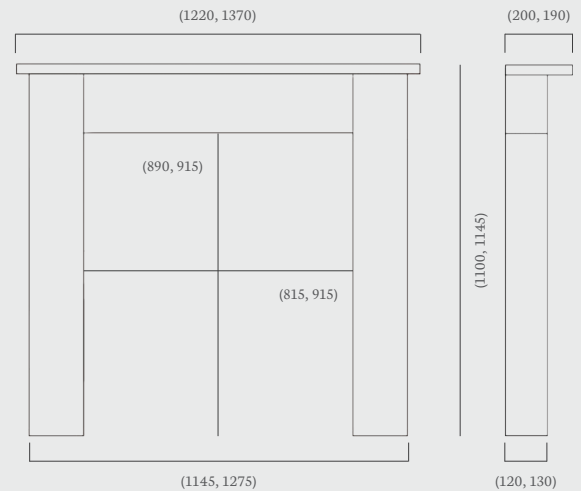

Appledore 48" & 54"

(48", 54" dimensions)

A simple yet sophisticated design, the Appledore features an elegant curved top shelf which differentiates it from similar period mantels and gives it a more contemporary feel.

Pictured here in 54" Aegean Limestone with the Riven Slate chamber, Bassington Eco multi fuel stove and a 54" x 15" boxed and lipped, honed granite hearth.

Standard Rebate: 1"

Stocked in: Aegean Limestone

Made to Measure: Aegean, Corinthian & Portuguese Limestone