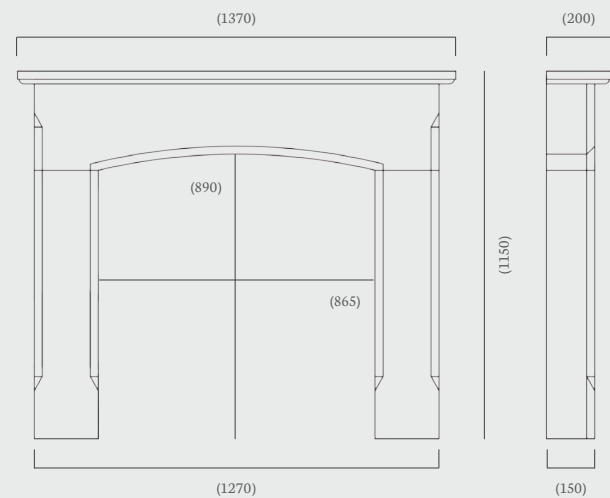

Bellingham 54"

(54" dimensions)

The Bellingham features a beautiful Roman arch header with a large fireplace opening, drawing your eye down to the roaring fire burning inside.

Pictured to the left in Corinthian Stone with a Pompeii brick chamber and Panamera Eco stove and above with the Riven Slate chamber and Sigma Eco stove.

Standard Rebate: 3"

Stocked in: Aegean Limestone, Corinthian Stone

Made to Measure: Aegean, Corinthian & Portuguese Limestone