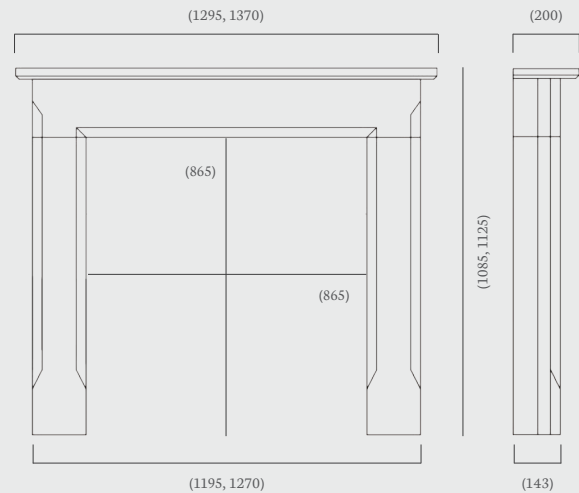

Lingwood 51" & 54"

(51", 54" dimensions)

Crafted either from Corinthian Stone or Aegean Limestone, the Lingwood is one of our best selling mantels, perfectly proportioned with delicate fluted legs.

Pictured to the left with a Rusty Slate chamber and Bassington Eco Stove and above with polished granite slips and the Design Line 500 inset gas fire with a brick interior.

Standard Rebate: 3"

Stocked in: Corinthian Stone, Aegean Limestone

Made to Measure: Corinthian, Aegean & Portuguese Limestone