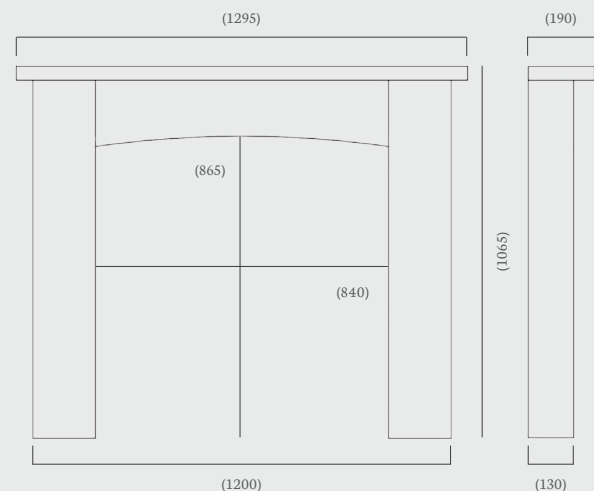

## Alban 51”

(51” dimensions)

One of the latest additions to the Capital Collection, the Alban features clean lines with a sophisticated soft curved shelf and header, designed to be paired with a Capital Eco stove.

## Appledore 48" & 54"

(48", 54" dimensions)

A simple yet sophisticated design, the Appledore features an elegant curved top shelf which differentiates it from similar period mantels and gives it a more contemporary feel.