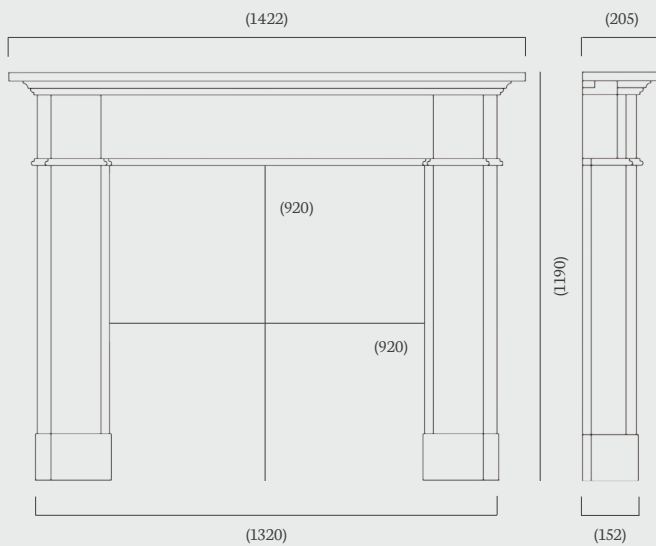

Overall Mantel Size: 1422 x 1190 mm

Mantel Opening: 920 x 920 mm

Shelf Depth: 205 mm

Standard Rebate: Adjustable 1" to 3"

Stocked in: Timber (colour matched to your requirements)

(56" dimensions)