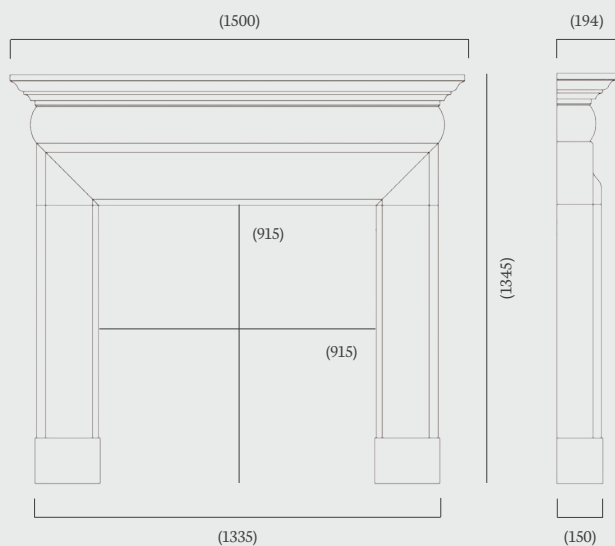

Pictured here with the Design Line 800 gas fire and Black Glass interior, polished granite slips and 59" x 15" polished granite, boxed and lipped hearth.

Overall Mantel Size: 1500 x 1345 mm

Mantel Opening: 915 x 915

Shelf Depth: 194 mm

Standard Rebate: 1"

Stocked in: Aegean Limestone

Made to Measure: Aegean, Corinthian & Portuguese Limestone

(59" dimensions)

Overall Mantel Size: 1370 x 1140 mm

Mantel Opening: 890 x 915 mm

Shelf Depth: 190 mm

Standard Rebate: 3"

Stocked in: Aegean Limestone

Made to Measure: Aegean, Corinthian & Portuguese Limestone

(54" dimensions)