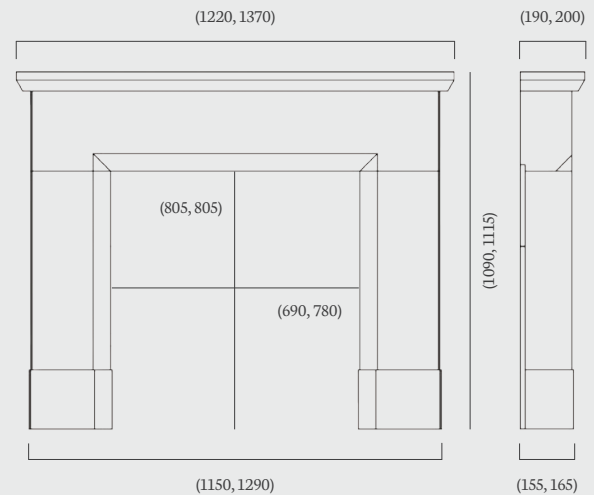

Parrona 48" & 54"

(48", 54" dimensions)

The Parrona is a sturdy, robust mantel that makes a big statement with its substantial shelf and footblocks and has been designed to suit our smaller, narrower stoves without losing its imposing features.

Pictured here in 48" with the Pompeii brick chamber, Essence 405 stove and a 48" x 15" slabbed, rustic farmhouse hearth.

Standard Rebate: 1"

Stocked in: Corinthian Stone, Portuguese Limestone

Made to Measure: Corinthian, Portuguese Limestone & Aegean