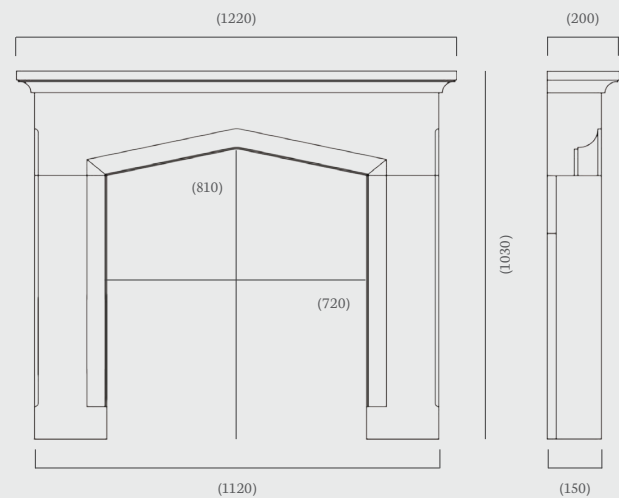

Swinford 48"

(48" dimensions)

Our Swinford mantel comprises simple symmetrical lines to achieve a timeless shape that will complement your surrounding modern or period décor.

Pictured in Aegean Limestone with the Rustic brick chamber, Quadrical stove and a 48" x 15" honed granite, boxed and lipped hearth, slabbed for use with solid fuel.

Standard Rebates: 1" & 3"

Stocked in: Aegean Limestone, Portuguese Limestone

Made to Measure: Aegean, Portuguese Limestone & Corinthian