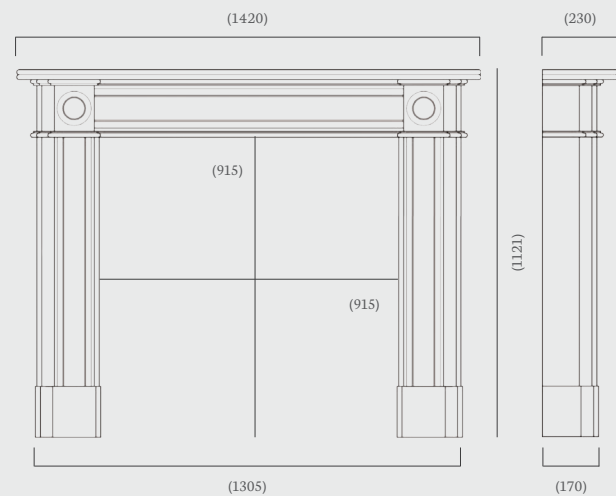

Hogarth 56"

(56" dimensions)

A beautifully handcrafted Georgian period mantel with delicately fluted legs and matching footblocks.

The Hogarth makes a stunning statement in both our Aegean Limestone and Carrara Marble, pictured to the left with the Harlington full polished insert and above with the Provident highlight insert and Omega gas fire.

Standard Rebate: 3"

Stocked in: Aegean Limestone, Carrara Marble

Made to Measure: Not available