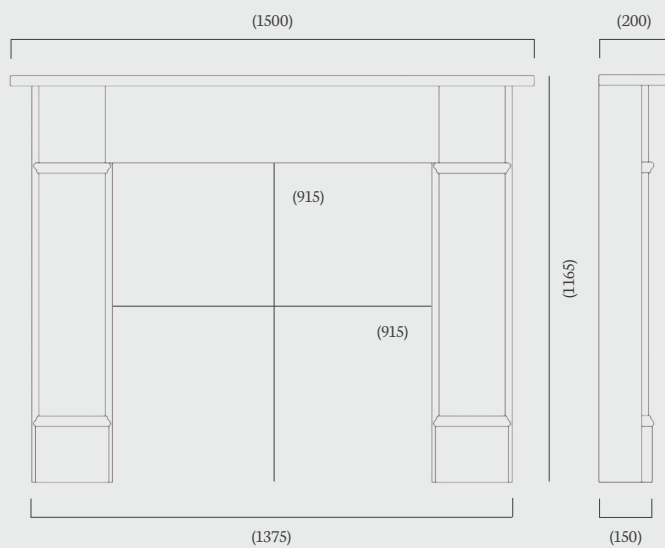

Pictured here in natural Aegean Limestone with the Wandsworth highlight cast insert and 59" x 15" polished granite, boxed and lipped hearth, slabbed for use with a solid fuel fire.

Overall Mantel Size: 1500 x 1165 mm

Mantel Opening: 915 x 915 mm

Shelf Depth: 200 mm

Standard Rebate: 1"

Stocked in: Aegean Limestone

Made to Measure: Aegean, Corinthian & Portuguese Limestone

(59" dimensions)

## Wingfield 48''

(48" dimensions)

A simple and classic design, the Wingfield sits perfectly in a traditional home for a cosy and warm ambience.

Handcrafted in Britain, the Wingfield is pictured here with the Burcott black cast insert, Victorian Flock tiles with a decorative gas fire and 48" x 15" honed granite, boxed and lipped hearth.