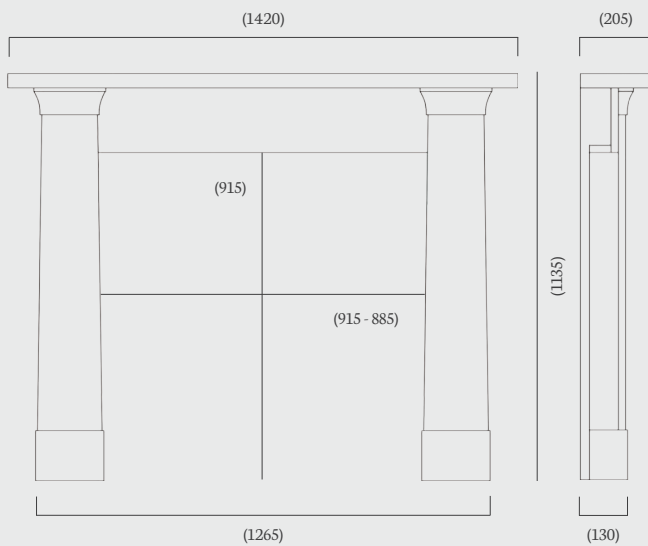

Overall Mantel Size: 1420 x 1135 mm

Mantel Opening: 915 x 915 - 885 mm

Shelf Depth: 205 mm

Standard Rebate: 1"

Stocked in: Aegean Limestone

Made to Measure: Aegean, Corinthian & Portuguese Limestone

(56" dimensions)