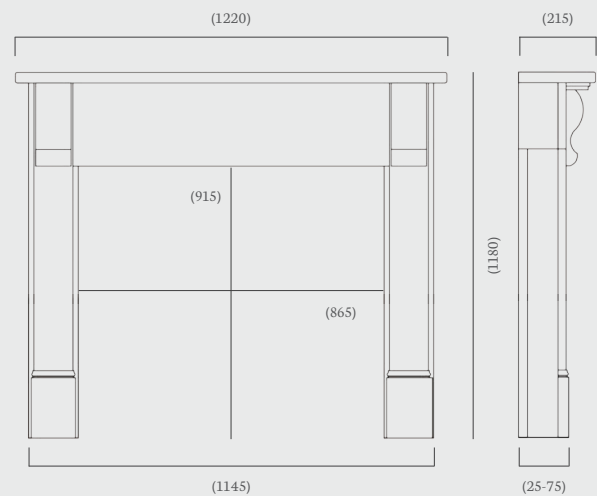

Wingfield 48''

(48" dimensions)

A simple and classic design, the Wingfield sits perfectly in a traditional home for a cosy and warm ambience.

Handcrafted in Britain, the Wingfield is pictured here with the Burcott black cast insert, Victorian Flock tiles with a decorative gas fire and 48" x 15" honed granite, boxed and lipped hearth.

Standard Rebate: Adjustable 1" to 3"

Stocked in: Antique Pine Timber

Made to Order: Available