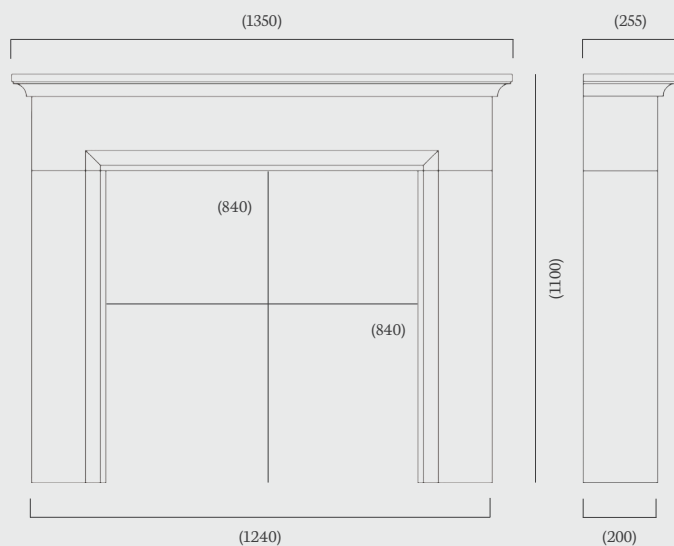

Overall Mantel Size: 1370 x 1140 mm

Mantel Opening: 890 x 915 mm

Shelf Depth: 190 mm

Standard Rebate: 3"

Stocked in: Aegean Limestone

Made to Measure: Aegean, Corinthian & Portuguese Limestone

(54" dimensions)

The Helston is pictured here with the Pompeii brick chamber, Bassington Eco Skirted multi fuel stove and a 54" x 15" honed granite, boxed and lipped hearth.

Overall Mantel Size: 1350 x 1100 mm

Mantel Opening: 840 x 840 mm

Shelf Depth: 255 mm

Standard Rebate: 1"

Stocked in: Corinthian Stone

Made to Measure: Corinthian, Aegean & Portuguese Limestone

(53" dimensions)

Agean Limestone 51"

## Herham 48", 51", 54" & 56"

(48", 51", 54", 56" dimensions)

One of our most popular mantels, the Herham was inspired by the Victorian era and widely used in the 19th century.

Pictured here in a range of stones and marbles with a variety of interior options from our contemporary DL500 inset gas fire on the left to a traditional Wandsworth cast iron insert pictured above.