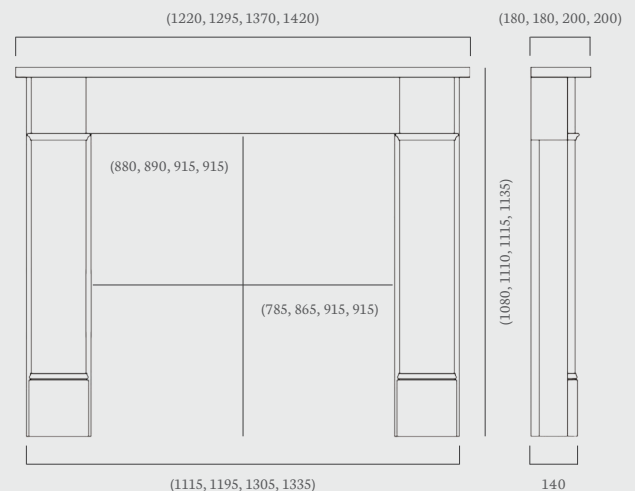

Overall Mantel Size: 1370 x 1140 mm

Mantel Opening: 890 x 915 mm

Shelf Depth: 190 mm

Standard Rebate: 3"

Stocked in: Aegean Limestone

Made to Measure: Aegean, Corinthian & Portuguese Limestone

(54" dimensions)

Shelf Depth: 255 mm

Standard Rebate: 1"

Stocked in: Corinthian Stone

Made to Measure: Corinthian, Aegean & Portuguese Limestone

(53" dimensions)

Agean Limestone 51"

## Herham 48", 51", 54" & 56"

(48", 51", 54", 56" dimensions)

One of our most popular mantels, the Herham was inspired by the Victorian era and widely used in the 19th century.

Pictured here in a range of stones and marbles with a variety of interior options from our contemporary DL500 inset gas fire on the left to a traditional Wandsworth cast iron insert pictured above.

Standard Rebates: 1" and 3"

Stocked in: Corinthian (48", 54"), Aegean (48", 51", 54", 56"), Liberty White (54"), Carrara Marble (54", 56")

Made to Measure: Corinthian, Aegean & Portuguese Limestone

Liberty White Marble 54"