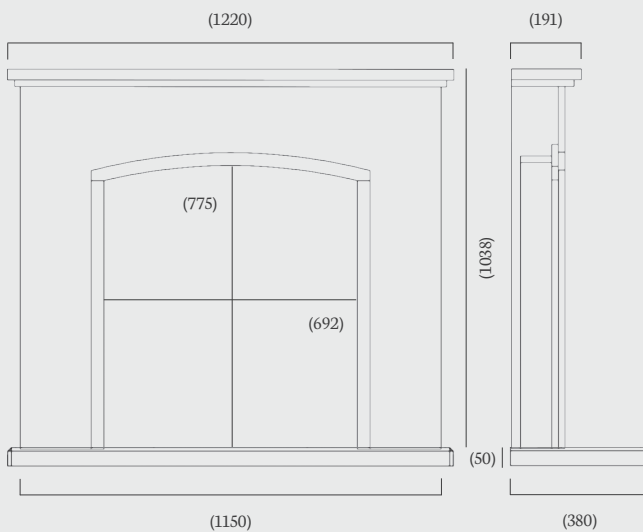

Faro 48" Urban Grey Inlay

We have taken the Faro, one of our most popular suite designs and modernised its look by adding a stunning Urban Grey micromarble inlay.

This contemporary suite provides the perfect frame for a classic gas fire or cutting-edge electric fire, bound to draw the eye from every corner of the room.

The Faro Urban Grey Inlay is available made to measure, no matter what size, we can offer a completely tailored service.

Please refer to pages 46-47 for stocking and material availability.

(48" dimensions)