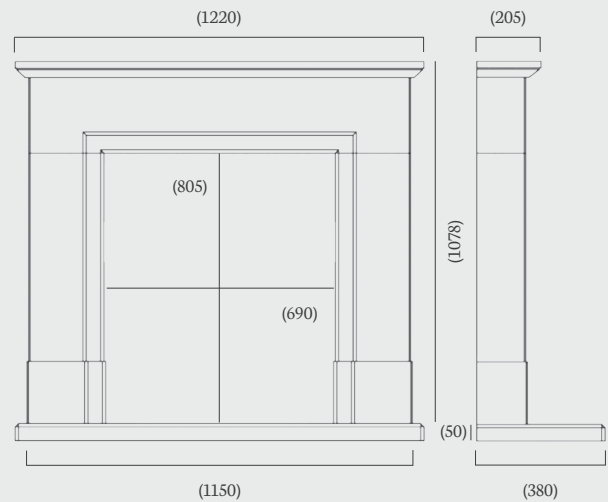

**ambient
lights**
available on mantel
and hearth

Acombe 48"

(48" dimensions)

The Acombe suite, pictured to the left in Portuguese Limestone with the Corvar inset gas fire and perfectly paired with the Halo black fireframe.

Pictured above in Barley White micromarble with made to measure slips to fit the stunning Design Line 500 inset gas fire and Black Glass interior.

The Acombe is available made to measure, no matter what size, we can offer a completely tailored service. Please refer to pages 46-47 for stocking and material availability.