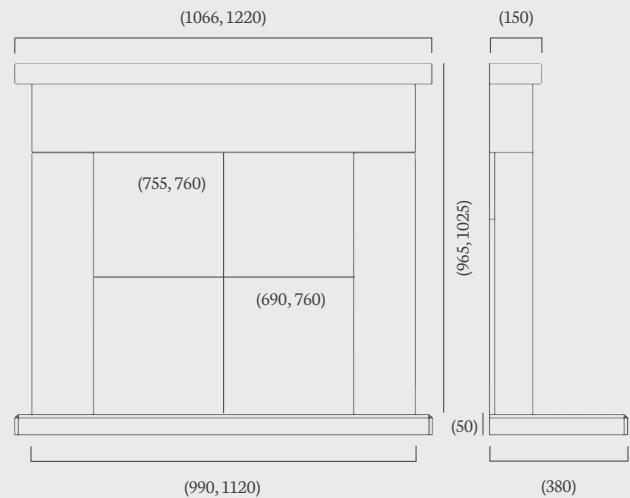

Belmonte 42" & 48"

(42", 48" dimensions)

The Belmonte suite, pictured to the left in 42" Regal Stone micromarble with ambient lighting and the stunning Design Line 500 inset gas fire with a Brick interior.

Pictured above in 48" Portuguese Limestone with the Design Line 400 inset gas fire and Black Glass interior.

The Belmonte is available made to measure, no matter what size, we can offer a completely tailored service. Please refer to pages 46-47 for stocking and material availability.