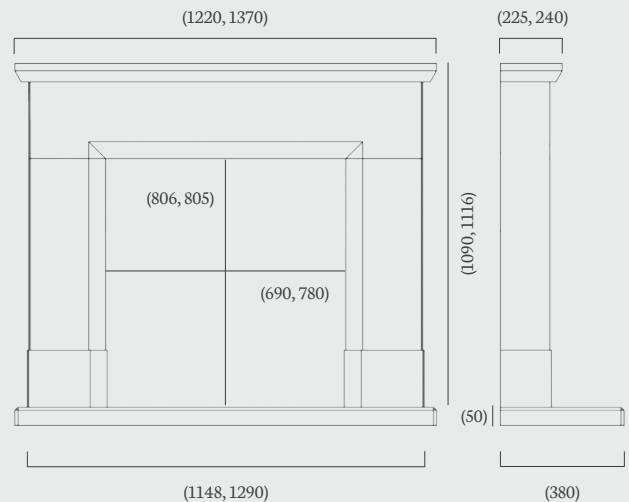

ambient
lights
available on mantel
and hearth

Parrona 48" & 54"

(48", 54" dimensions)

The Parrona suite, pictured to the left in 54" Portuguese Limestone with made to measure slips to fit the superior Design Line 500 inset gas fire and Black Glass interior.

Pictured above in 48" Portuguese Limestone with the Omega inset gas fire, Polished trim and Chrome Bauhaus fret.

The Parrona is available made to measure, no matter what size, we can offer a completely tailored service. Please refer to pages 46-47 for stocking and material availability.