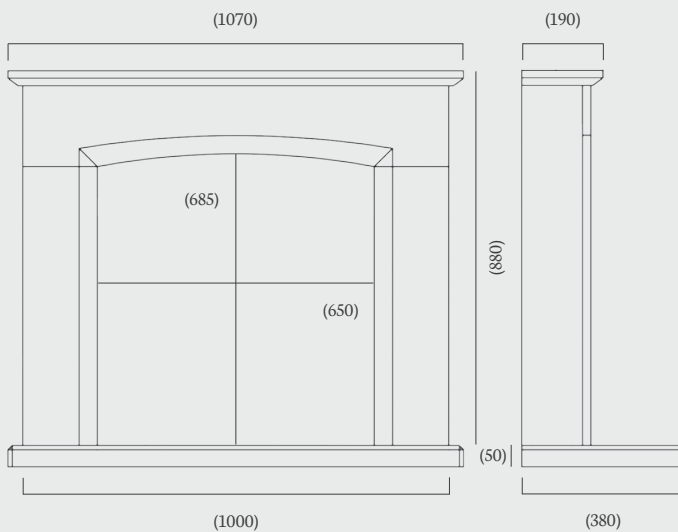

Holwell 42"

The Holwell delivers a blissful balance of simplicity and elegance with its ultra-clean lines and subtle arch opening, this stunning suite will certainly draw the eye from every corner of the room.

Pictured here in natural Portuguese Limestone with made to measure slips to fit the Design Line 500 inset gas fire with a Black Glass interior, a striking focal point to your living space.

The Holwell is available made to measure, no matter what size, we can offer a completely tailored service. Please refer to pages 46-47 for stocking and material availability.

(42" dimensions)