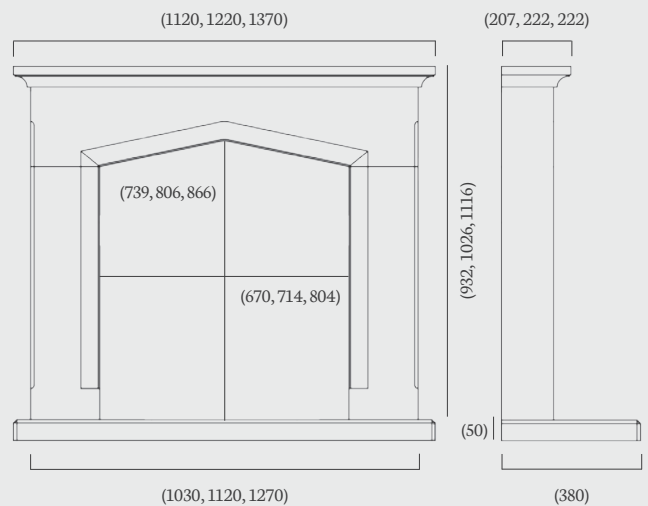

Swinford 44", 48" & 54"

(44", 48", 54" dimensions)

The Swinford suite delivers the classic Tudor arched opening, pictured here in 44" Regal Stone micromarble with ambient lighting, Regulus inset gas fire, Brushed Steel trim and Polished Bauhaus fret.

The Swinford is available made to measure, no matter what size, we can offer a completely tailored service. Please refer to pages 46-47 for stocking and material availability.