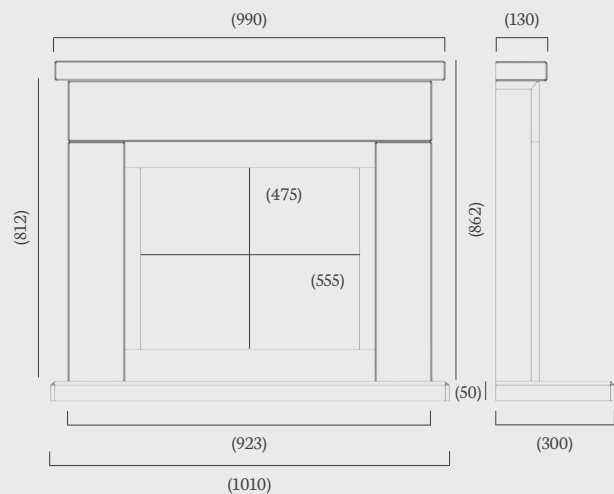

Catarina 500

(Catarina 500 dimensions)

A simplistic yet beautiful henge style mantel, designed to perfectly fit our superior Design Line 500 gas fire as pictured here with a black glass and brick interior.

If you are seeking a minimal design, the Catarina can even be fitted without the top shelf as pictured above.

The Catarina suite is available made to measure, no matter what size, we can offer a completely tailored service. Please refer to pages 46-47 for stocking and material availability.