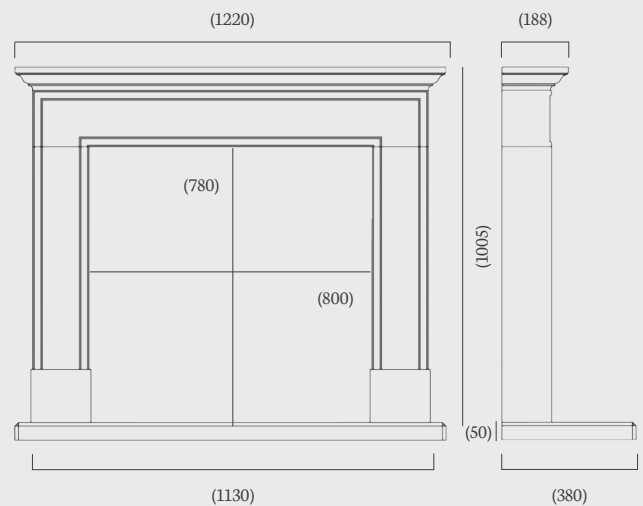

ambient
lights
available on mantel
and hearth

Barley White

Wilbury 48"

(48" dimensions)

Elegantly crafted to flaunt simple, ultra-clean lines without being overtly minimal. We believe you'll find our Wilbury suite calming, serene and sleek in its appearance.

Pictured to the left in Portuguese Limestone with ambient lighting, Omega inset gas fire and Mizar Dark Lustre fireframe and above in Barley White with an Omega inset gas fire and Capella Bronze fireframe.

The Wilbury is available made to measure, no matter what size, we can offer a completely tailored service. Please refer to pages 46-47 for stocking and material availability.