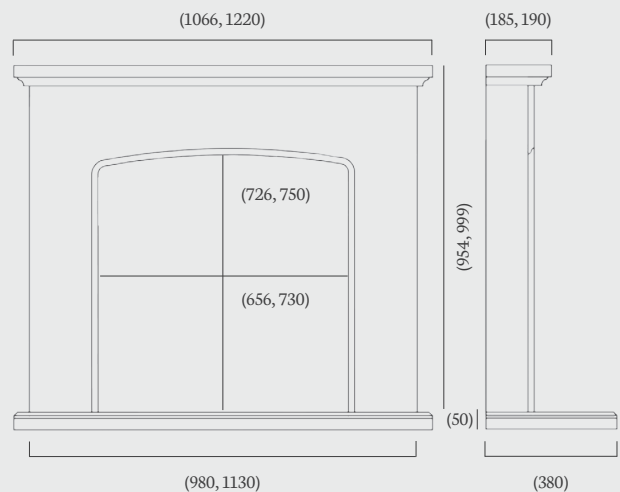

ambient
lights
available on
mantel

Murtosa 42" & 48"

(42", 48" dimensions)

The Murtosa 48" suite, pictured to the left in Barley White micromarble with an ambient lit mantel and hearth, Pulsar inset log gas fire and Flare Antique Brass fireframe.

Pictured above in 42" Portuguese Limestone, beautifully paired with the Lectro inset electric fire and Abri Polished fireframe.

The Murtosa is available made to measure, no matter what size, we can offer a completely tailored service. Please refer to pages 46-47 for stocking and material availability.