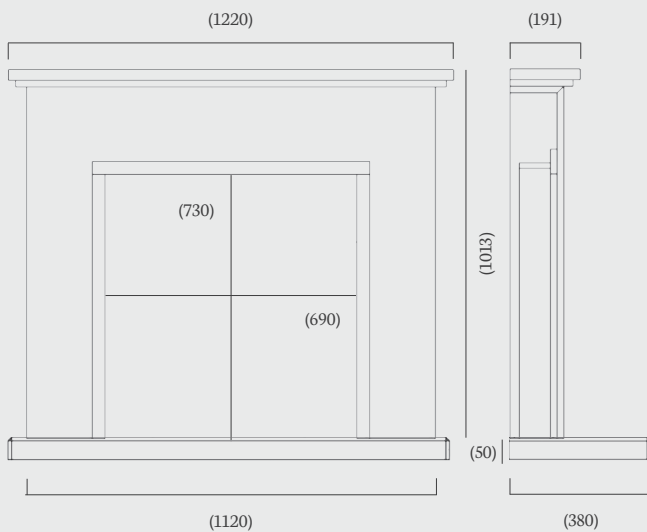

Belmonte 48" Urban Grey Inlay

We have taken the Belmonte, one of our most popular suite designs, and modernised its look by adding a stunning Urban Grey micromarble inlay.

The contemporary one piece mantel provides the perfect frame for a classic gas fire or cutting-edge electric fire, bound to draw the eye from every corner of the room.

The Belmonte Urban Grey Inlay is available made to measure, no matter what size, we can offer a completely tailored service. Please refer to pages 46-47 for stocking and material availability.

(48" dimensions)