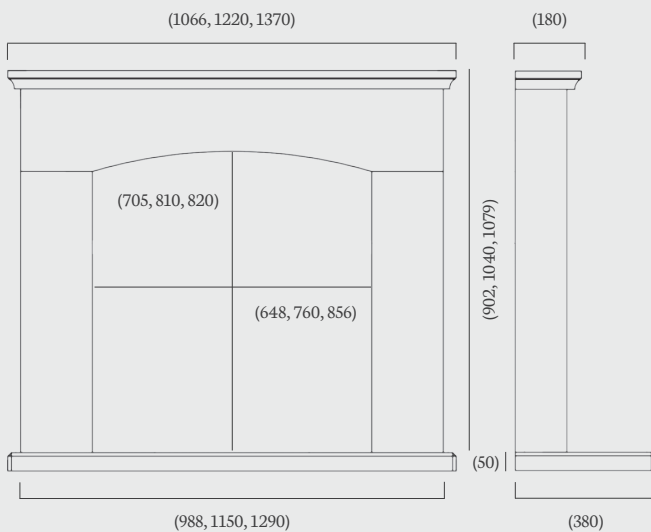

(42", 48", 54" dimensions)

ambient  
lights  
available on  
mantel

made to  
measure

42" Portuguese Limestone

54" Barley White (Special one-piece mantel)