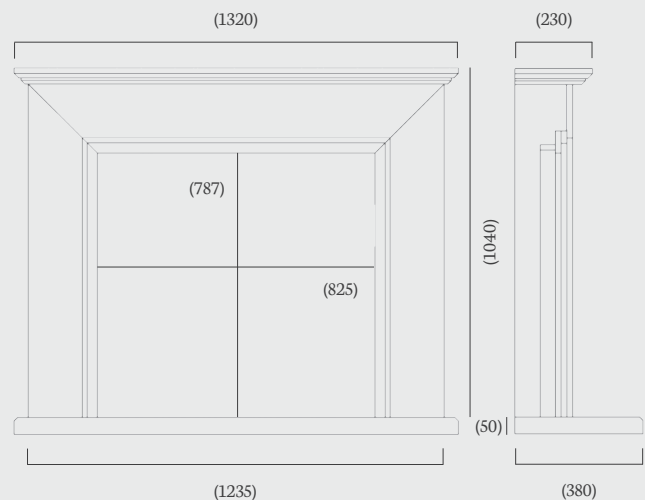

ambient
lights
available on
mantel

Lyrel 52"

(52" dimensions)

The Lyrel 52" Portuguese Limestone suite is a fine choice for those seeking a perfectly balanced, consistent and contemporary style mantel.

Pictured to the left with the Pulsar gas fire and Mizar Antique Brass fireframe. The Lyrel is also available with LED ambient lights as pictured above when fitted with the Voltek 22 electric inset fire. Please note lights are not recommended for the Lyrel when fitted with a gas fire due to the position of the transform.

The Lyrel is available made to measure, no matter what size, we can offer a completely tailored service. Please refer to pages 46-47 for stocking and material availability.