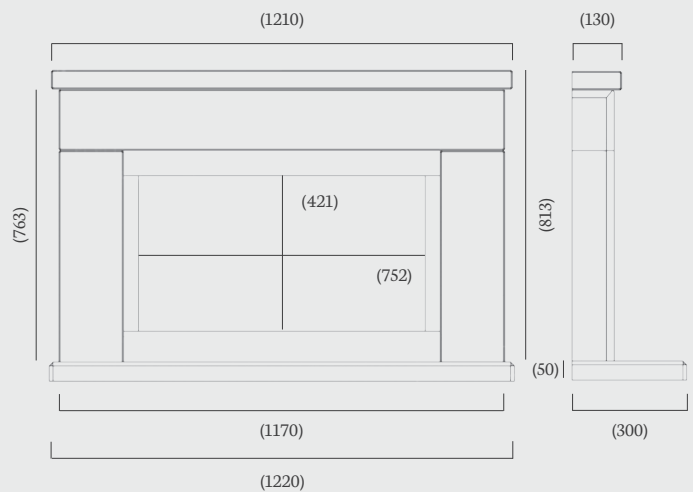

Catarina 700

(Catarina 700 dimensions)

A simplistic yet beautiful henge style mantel, designed to perfectly fit our superior Design Line 700 gas fire as pictured here with a black glass and brick interior.

If you are seeking a minimal design, the Catarina can even be fitted without the top shelf as pictured to the left.

The Catarina suite is available made to measure, no matter what size, we can offer a completely tailored service. Please refer to pages 46-47 for stocking and material availability.