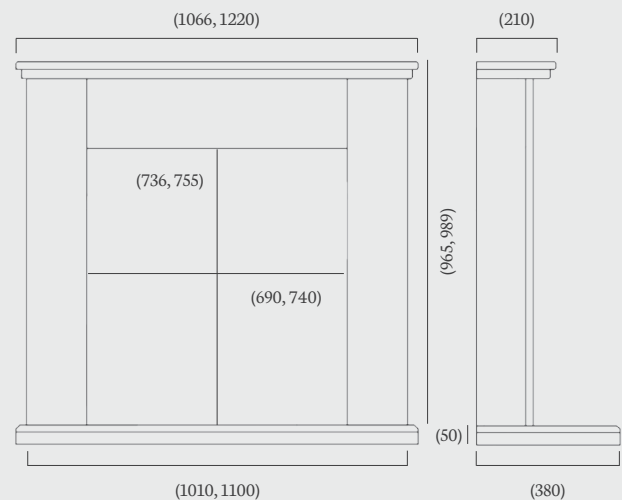

Avelar 42" & 48"

(42", 48" dimensions)

The Avelar suite, pictured to the left in 42" Tuscan Pebble micromarble with ambient lighting, Omega inset gas fire and Mizar polished fireframe.

Pictured above in 48" Portuguese Limestone with an ambient lit mantel and hearth, Stratos inset gas fire and Abri brushed copper fireframe.

The Avelar is available made to measure, no matter what size, we can offer a completely tailored service. Please refer to pages 46-47 for stocking and material availability.