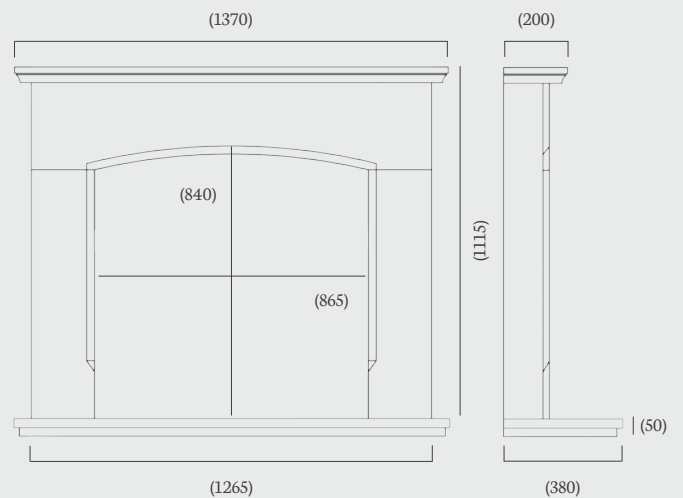

Peniche 54"

(54" dimensions)

The Peniche mantel allows the character of the natural Portuguese stone to come to the fore, with a subtle arch leading the eye down towards the roaring flames.

Pictured here with honed granite slips, Savona Eco multi fuel inset stove with a 3 sided black trim and honed granite hearth, slabbed for use with solid fuel.

The Peniche is available made to measure, no matter what size, we can offer a completely tailored service. Please refer to pages 46-47 for stocking and material availability.