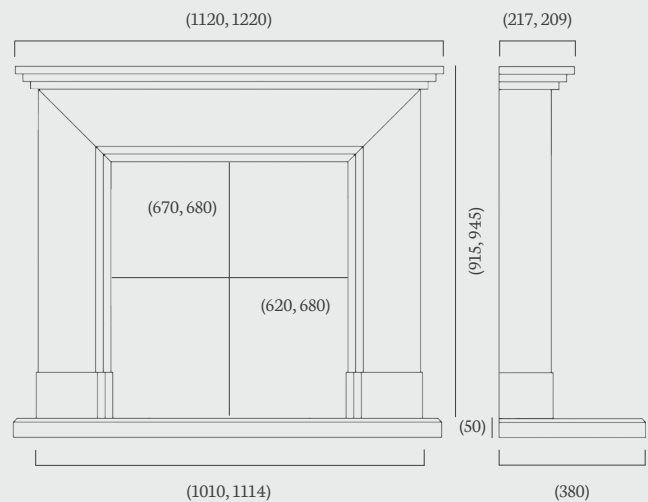

Dalton 44" & 48"

(44", 48" dimensions)

The Dalton suite, pictured to the left in 48" Portuguese Limestone with the Lectro electric inset fire and Mizar Antique Brass fireframe.

Pictured above in 44" Barley White micromarble with ambient lighting, Lectro electric inset fire and Antique Brass trim and Bauhaus fret.

The Dalton is available made to measure, no matter what size, we can offer a completely tailored service. Please refer to pages 46-47 for stocking and material availability.