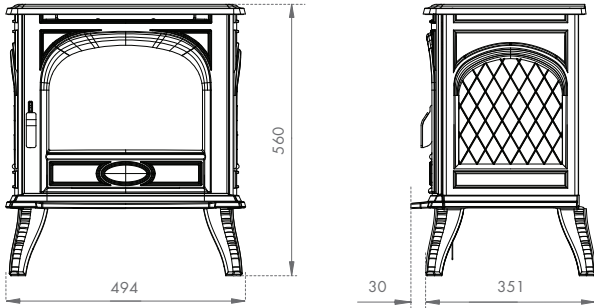

Correct Installation

A HETAS approved installer should undertake a site survey prior to purchase and must install any solid fuel Dove stove or fireplace. Dove gas stoves must be installed by a Gas Safe registered Engineer. The information on pages 67 to 71 is to assist you in your choice of a suitable Dove fire or stove. It is not intended to be all the information required to install your fire or stove; this can be obtained from your local Dove retailer or you can view/download the relevant full installation instructions from the Dove website at www.dovre.co.uk

Page 54/55 - 280 Electric Stoves