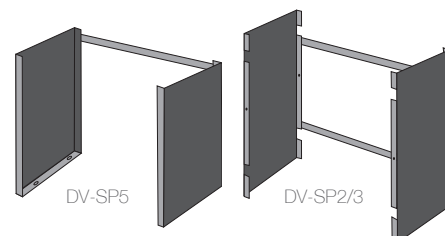

DV-SP5

DV-SP2/3

FLUE ADAPTORS

CODE	DESCRIPTION	FLUE PIPE DIAMETER
DV-SFA	2700 Flue Adaptor	7¹/₄" - 8" (185 - 204)