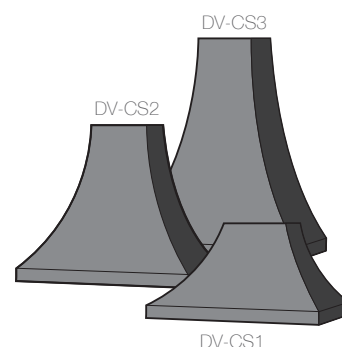

Canopies

Plinths & Side Panels

Our range of canopies, plinths & side panels has been specially designed to complement Dovre appliances whether installed freestanding in an inglenook or a recessed fireplace. They are manufactured to the highest standards & help ensure a lifetime of fireside pleasure.

Inglenook Canopies

All dimensions are quoted in millimetres

2700 FIREPLACE

CODE	DESCRIPTION	HEIGHT	BASE WIDTH	TOP WIDTH	BASE DEPTH	TOP DEPTH
DV-CS1	Small 2700 Canopy*	360	710	410	400	260
DV-CS2	Medium 2700 Canopy	685	900	350	570	300
DV-CS3	Tall 2700 Canopy	1070	900	300	560	290