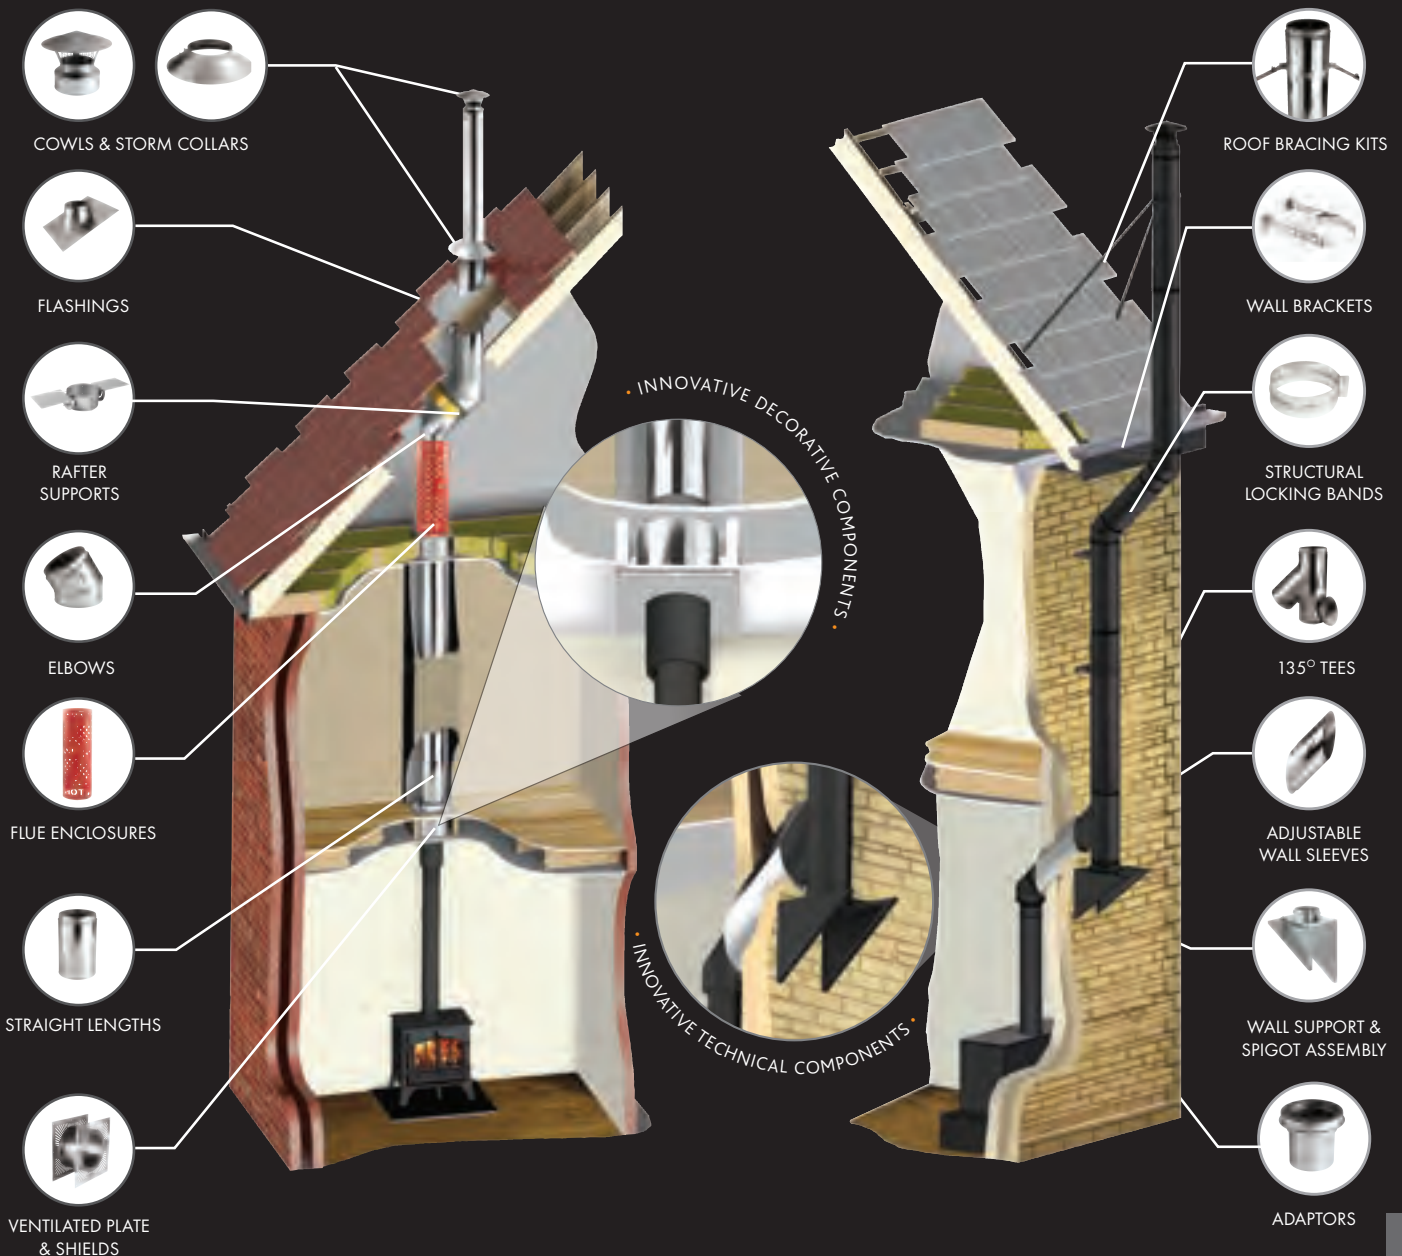

For further information or to request a brochure, contact your local retailer or visit www.stovax.com/chimneysystems