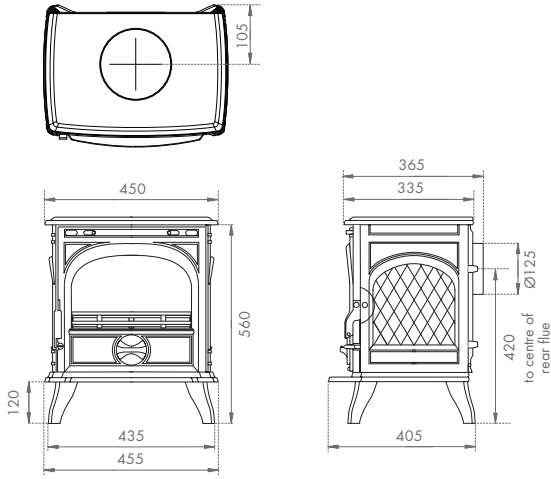

Correct Installation

A HETAS approved installer should undertake a site survey prior to purchase and must install any Dove stove or fireplace. Your Dove retailer will be able to advise on this. The below information is to assist you in your choice of a suitable Dove fire or stove. It is not intended to be all the information required to install your fire or stove; this can be obtained from your local Dove retailer or you can view/download the relevant full installation instructions from the Dove website at www.dovre.co.uk

Page 8/9 - 250 Multi-Fuel Stoves